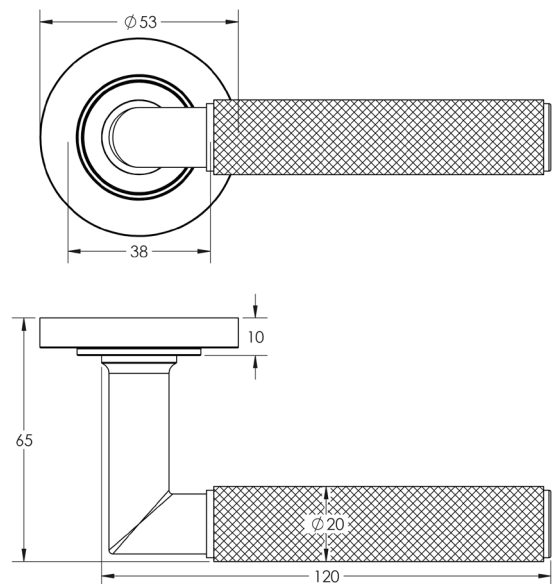

CODE

BUR40KIT235

DESCRIPTION

Lever On Rose

STANDARDS

PRODUCT SPECIFICATION

- 38mm centres
- Sprung
- Plain rose
- Grade 4 corrosion
- Matt lacquered solid brass
- Back to back fixing recommended
- Suitable for doors 35-55mm

TECHNICAL DRAWING

FINISHES

- Satin Brass