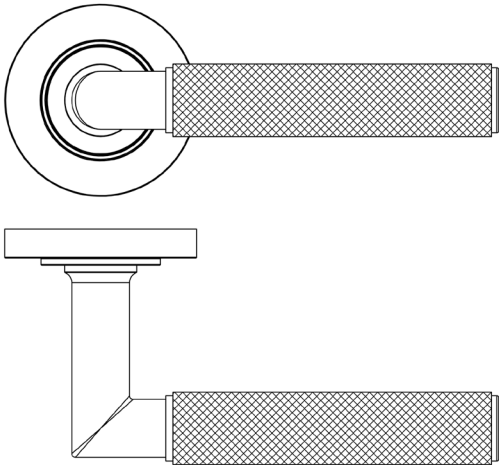

CODE

BUR40KIT235

DESCRIPTION

Lever On Rose

STANDARDS

PRODUCT SPECIFICATION

- 38mm centres
- Sprung
- Plain rose
- Grade 4 corrosion
- Matt lacquered solid brass
- Back to back fixing recommended
- Suitable for doors 35-55mm

TECHNICAL DRAWING

FINISHES

- Satin Brass