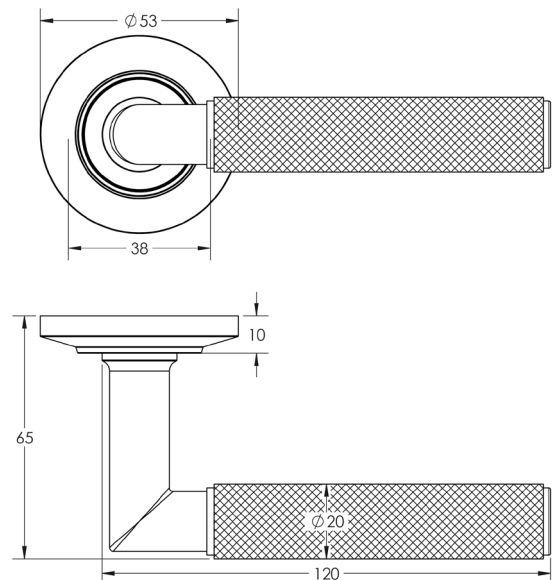

CODE

BUR40KIT2

DESCRIPTION

Lever On Rose

STANDARDS

PRODUCT SPECIFICATION

- 38mm centres
- Sprung
- Chamfered rose
- Grade 4 corrosion
- Matt lacquered solid brass
- Back to back fixing recommended
- Suitable for doors 35-55mm

TECHNICAL DRAWING

FINISHES

- Antique Brass