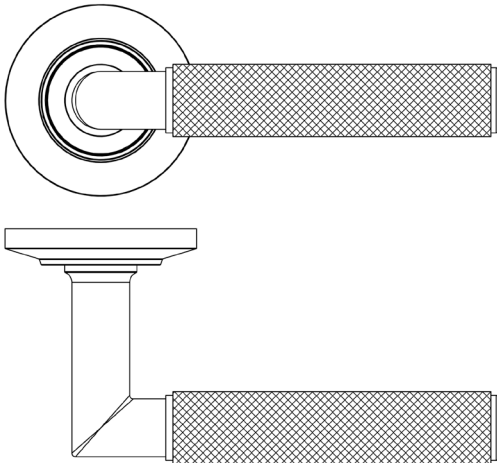

CODE

BUR40KIT2

DESCRIPTION

Lever On Rose

STANDARDS

PRODUCT SPECIFICATION

- 38mm centres
- Sprung
- Chamfered rose
- Grade 4 corrosion
- Matt lacquered solid brass
- Back to back fixing recommended
- Suitable for doors 35-55mm

TECHNICAL DRAWING

FINISHES

- Antique Brass