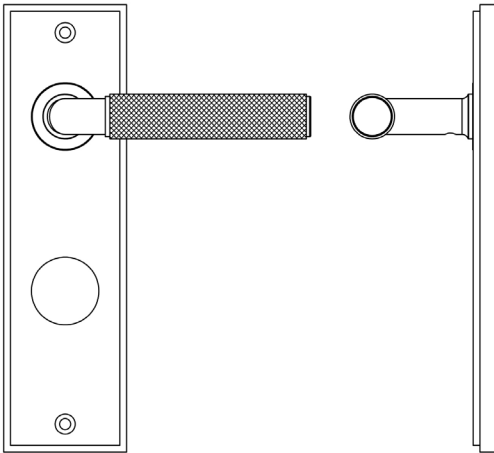

### CODE

**BUR40KIT169**

### DESCRIPTION

**Lever On Plate**

### PRODUCT SPECIFICATION

- 38mm centres
- Sprung
- Din bathroom plate
- Grade 4 corrosion
- Matt lacquered solid brass
- Back to back fixing recommended
- Suitable for doors 35-55mm