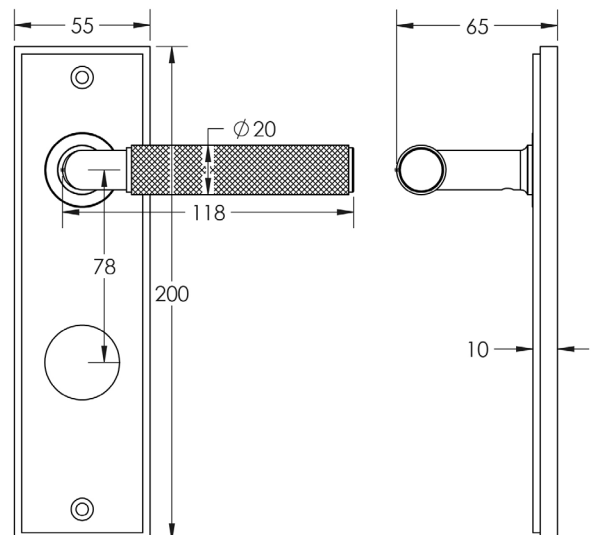

TECHNICAL DRAWING