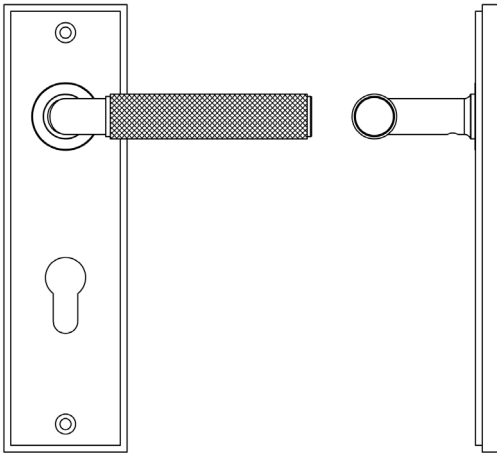

CODE

BUR40KIT168

DESCRIPTION

Lever On Plate

STANDARDS

PRODUCT SPECIFICATION

- 38mm centres
- Sprung
- Din euro lock plate
- Grade 4 corrosion
- Matt lacquered solid brass
- Back to back fixing recommended
- Suitable for doors 35-55mm

TECHNICAL DRAWING

FINISHES

- Polished Nickel