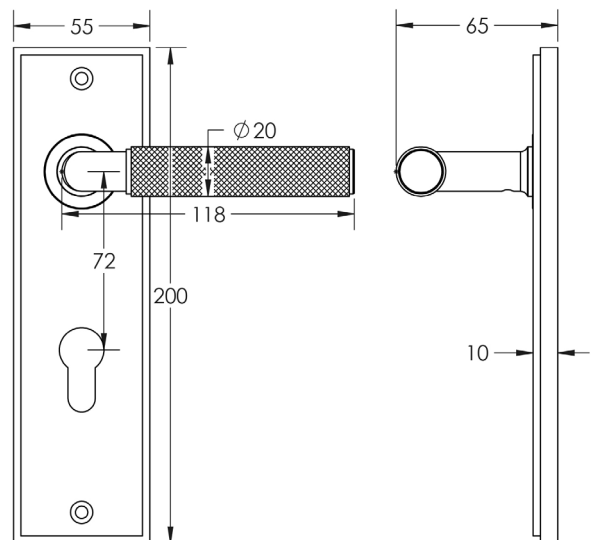

CODE

BUR40KIT168

DESCRIPTION

Lever On Plate

STANDARDS

PRODUCT SPECIFICATION

- 38mm centres
- Sprung
- Din euro lock plate
- Grade 4 corrosion
- Matt lacquered solid brass
- Back to back fixing recommended
- Suitable for doors 35-55mm

TECHNICAL DRAWING

FINISHES

- Polished Nickel