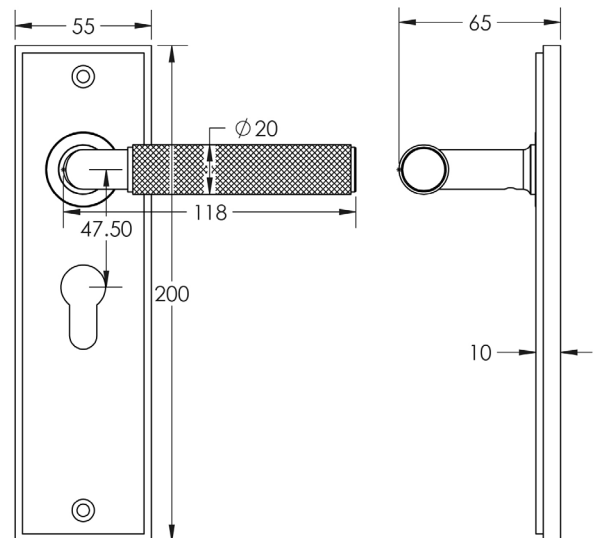

CODE

BUR40KIT167

DESCRIPTION

Lever On Plate

STANDARDS

PRODUCT SPECIFICATION

- 38mm centres
- Sprung
- Euro lock plate
- Grade 4 corrosion
- Matt lacquered solid brass
- Back to back fixing recommended
- Suitable for doors 35-55mm

TECHNICAL DRAWING

FINISHES

- Polished Nickel