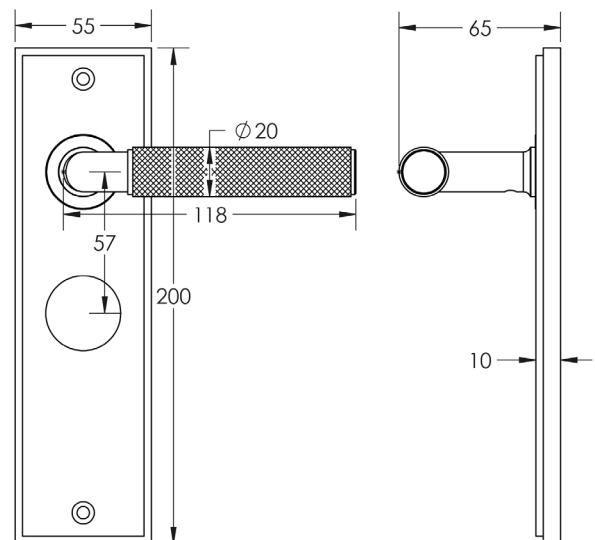

CODE

BUR40KIT166

DESCRIPTION

Lever On Plate

STANDARDS

PRODUCT SPECIFICATION

- 38mm centres
- Sprung
- Bathroom plate
- Grade 4 corrosion
- Matt lacquered solid brass
- Back to back fixing recommended
- Suitable for doors 35-55mm

TECHNICAL DRAWING

FINISHES

- Polished Nickel