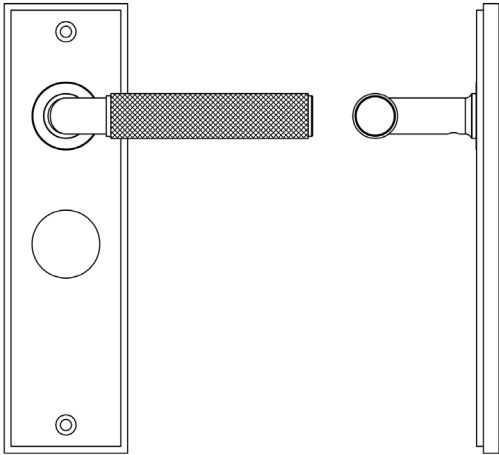

CODE

BUR40KIT166

DESCRIPTION

Lever On Plate

STANDARDS

PRODUCT SPECIFICATION

- 38mm centres
- Sprung
- Bathroom plate
- Grade 4 corrosion
- Matt lacquered solid brass
- Back to back fixing recommended
- Suitable for doors 35-55mm

TECHNICAL DRAWING

FINISHES

- Polished Nickel