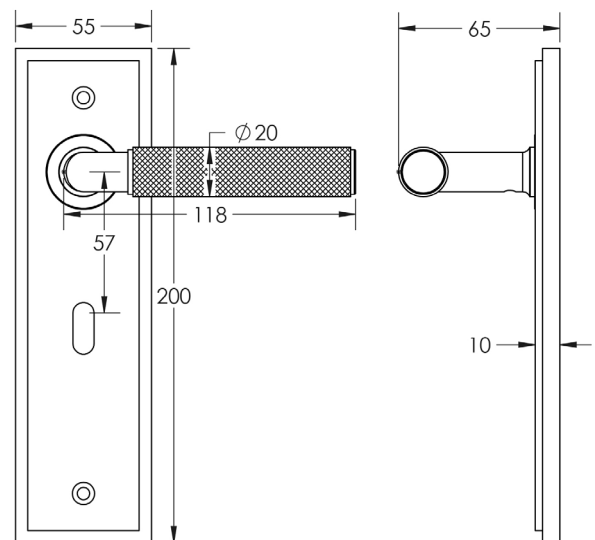

CODE

BUR40KIT165

DESCRIPTION

Lever On Plate

STANDARDS

PRODUCT SPECIFICATION

- 38mm centres
- Sprung
- Lock plate
- Grade 4 corrosion
- Matt lacquered solid brass
- Back to back fixing recommended
- Suitable for doors 35-55mm

TECHNICAL DRAWING

FINISHES

- Polished Nickel