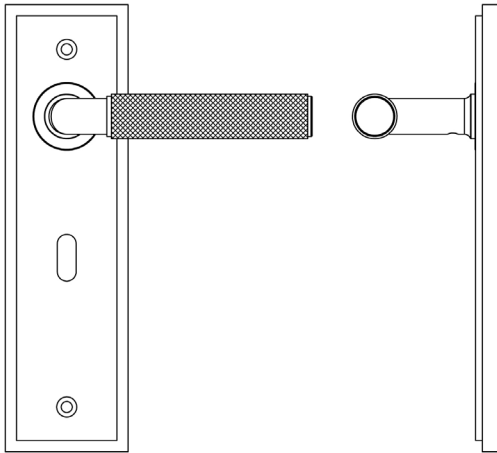

CODE

BUR40KIT165

DESCRIPTION

Lever On Plate

STANDARDS

PRODUCT SPECIFICATION

- 38mm centres
- Sprung
- Lock plate
- Grade 4 corrosion
- Matt lacquered solid brass
- Back to back fixing recommended
- Suitable for doors 35-55mm

TECHNICAL DRAWING

FINISHES

- Polished Nickel