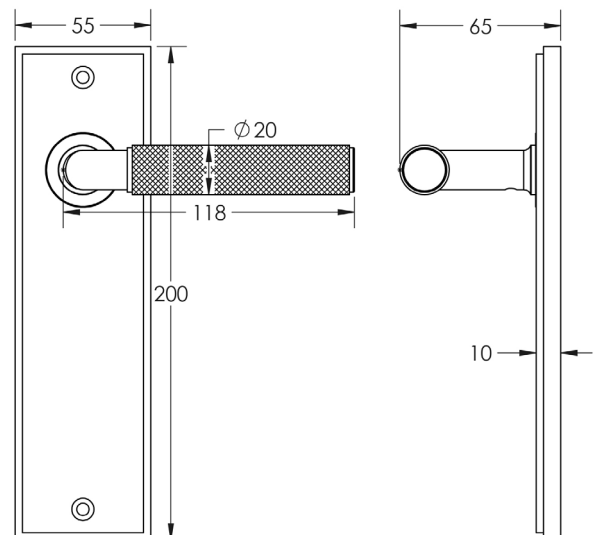

TECHNICAL DRAWING