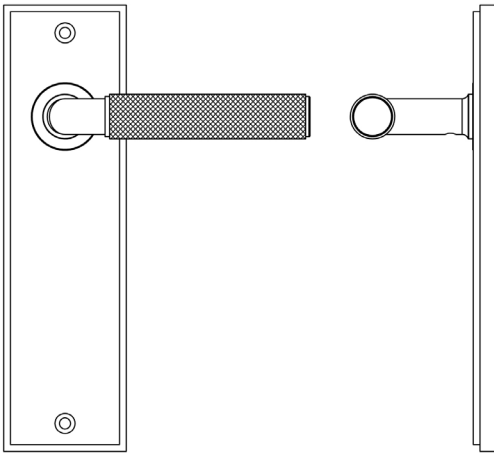

### CODE

**BUR40KIT164**

### DESCRIPTION

**Lever On Plate**

### PRODUCT SPECIFICATION

- 38mm centres
- Sprung
- Latch plate
- Grade 4 corrosion
- Matt lacquered solid brass
- Back to back fixing recommended
- Suitable for doors 35-55mm