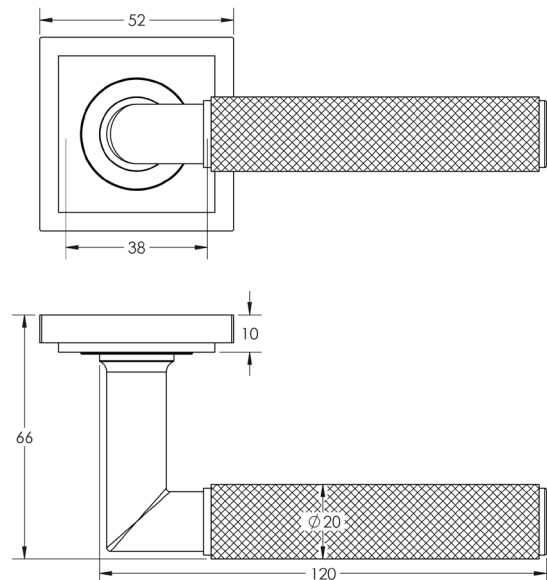

CODE

BUR40KIT163

DESCRIPTION

Lever On Rose

STANDARDS

PRODUCT SPECIFICATION

- 38mm centres
- Sprung
- Square stepped rose
- Grade 4 corrosion
- Matt lacquered solid brass
- Back to back fixing recommended
- Suitable for doors 35-55mm

TECHNICAL DRAWING

FINISHES

- Polished Nickel