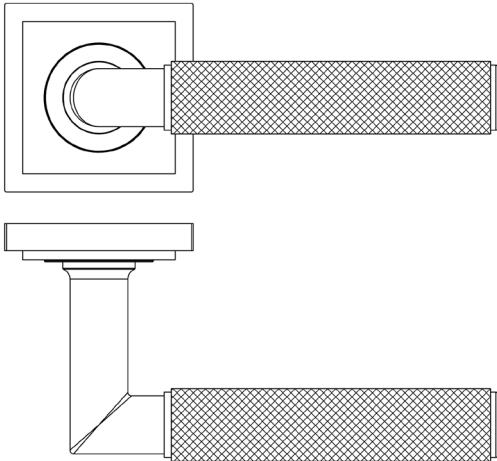

CODE

BUR40KIT163

DESCRIPTION

Lever On Rose

STANDARDS

PRODUCT SPECIFICATION

- 38mm centres
- Sprung
- Square stepped rose
- Grade 4 corrosion
- Matt lacquered solid brass
- Back to back fixing recommended
- Suitable for doors 35-55mm

TECHNICAL DRAWING

FINISHES

- Polished Nickel