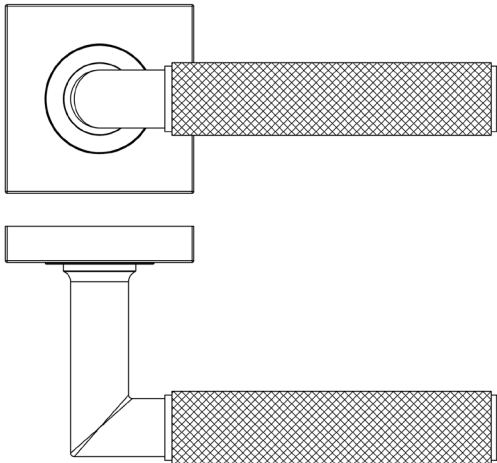

CODE

BUR40KIT162

DESCRIPTION

Lever On Rose

STANDARDS

PRODUCT SPECIFICATION

- 38mm centres
- Sprung
- Square plain rose
- Grade 4 corrosion
- Matt lacquered solid brass
- Back to back fixing recommended
- Suitable for doors 35-55mm

TECHNICAL DRAWING

FINISHES

- Polished Nickel