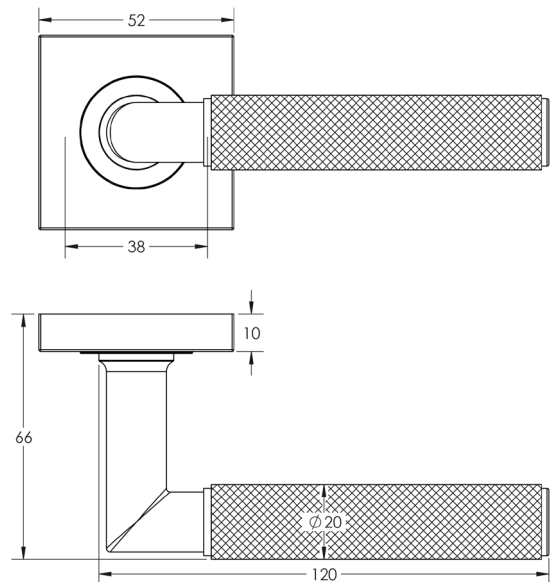

CODE

BUR40KIT162

DESCRIPTION

Lever On Rose

STANDARDS

PRODUCT SPECIFICATION

- 38mm centres
- Sprung
- Square plain rose
- Grade 4 corrosion
- Matt lacquered solid brass
- Back to back fixing recommended
- Suitable for doors 35-55mm

TECHNICAL DRAWING

FINISHES

- Polished Nickel