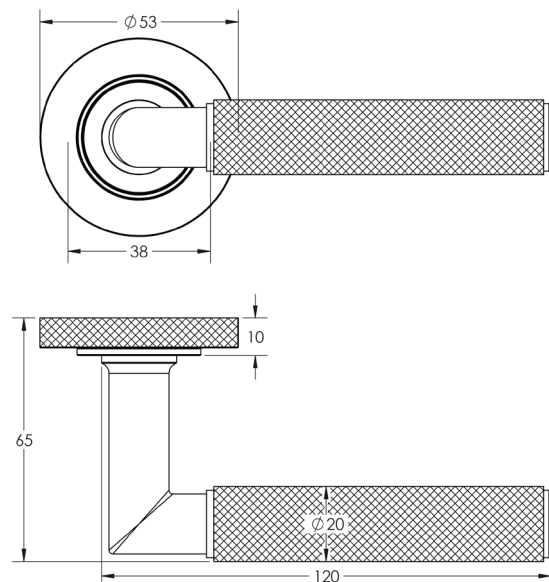

CODE

BUR40KIT161

DESCRIPTION

Lever On Rose

STANDARDS

PRODUCT SPECIFICATION

- 38mm centres
- Sprung
- Knurled rose
- Grade 4 corrosion
- Matt lacquered solid brass
- Back to back fixing recommended
- Suitable for doors 35-55mm

TECHNICAL DRAWING

FINISHES

- Polished Nickel