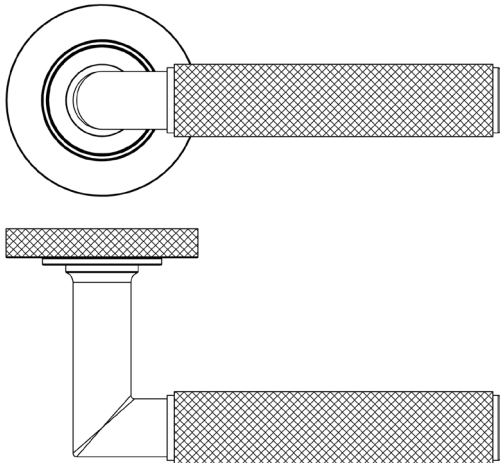

CODE

BUR40KIT161

DESCRIPTION

Lever On Rose

STANDARDS

PRODUCT SPECIFICATION

- 38mm centres
- Sprung
- Knurled rose
- Grade 4 corrosion
- Matt lacquered solid brass
- Back to back fixing recommended
- Suitable for doors 35-55mm

TECHNICAL DRAWING

FINISHES

- Polished Nickel