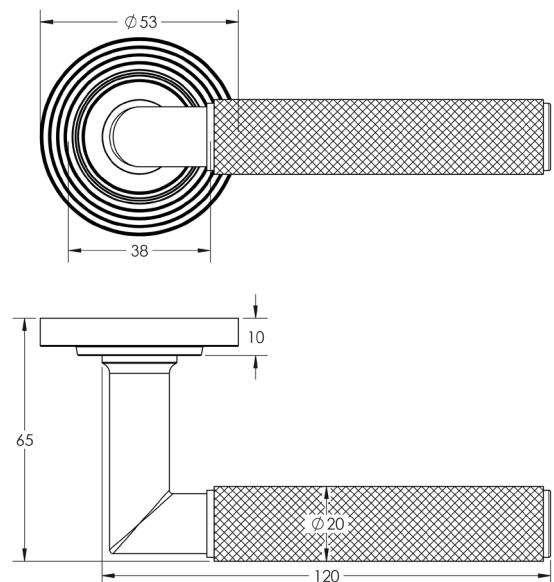

CODE

BUR40KIT160

DESCRIPTION

Lever On Rose

STANDARDS

PRODUCT SPECIFICATION

- 38mm centres
- Sprung
- Reeded rose
- Grade 4 corrosion
- Matt lacquered solid brass
- Back to back fixing recommended
- Suitable for doors 35-55mm

TECHNICAL DRAWING

FINISHES

- Polished Nickel