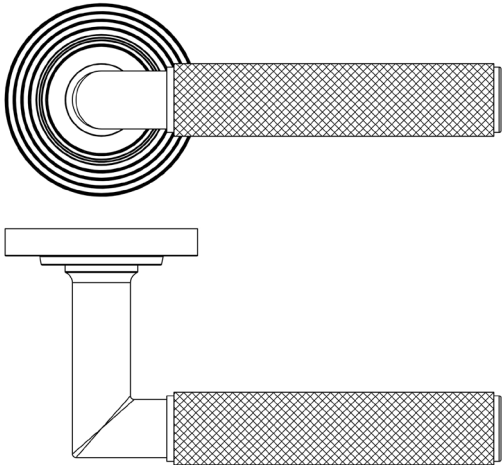

CODE

BUR40KIT160

DESCRIPTION

Lever On Rose

STANDARDS

PRODUCT SPECIFICATION

- 38mm centres
- Sprung
- Reeded rose
- Grade 4 corrosion
- Matt lacquered solid brass
- Back to back fixing recommended
- Suitable for doors 35-55mm

TECHNICAL DRAWING

FINISHES

- Polished Nickel