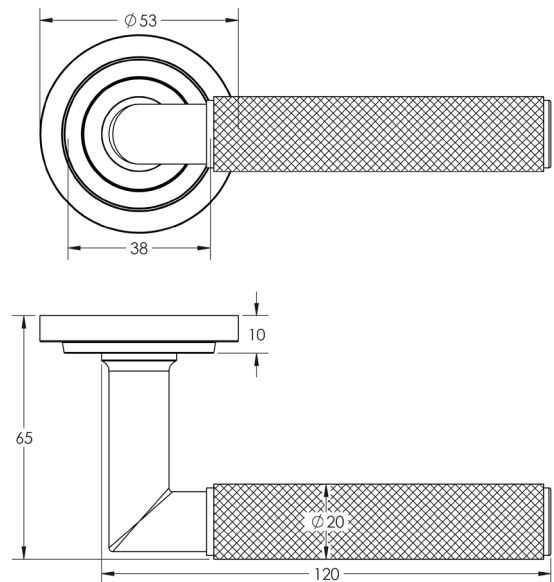

CODE

BU40KIT159

DESCRIPTION

Lever On Rose

STANDARDS

PRODUCT SPECIFICATION

- 38mm centres
- Sprung
- Stepped rose
- Grade 4 corrosion
- Matt lacquered solid brass
- Back to back fixing recommended
- Suitable for doors 35-55mm

TECHNICAL DRAWING

FINISHES

- Polished Nickel