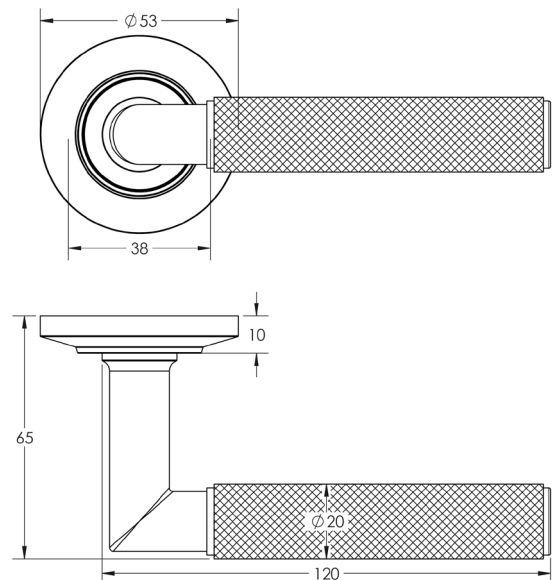

CODE

**BUR40KIT158**

DESCRIPTION

**Lever On Rose**

STANDARDS

PRODUCT SPECIFICATION

- 38mm centres
- Sprung
- Chamfered rose
- Grade 4 corrosion
- Matt lacquered solid brass
- Back to back fixing recommended
- Suitable for doors 35-55mm

TECHNICAL DRAWING

FINISHES

- Polished Nickel