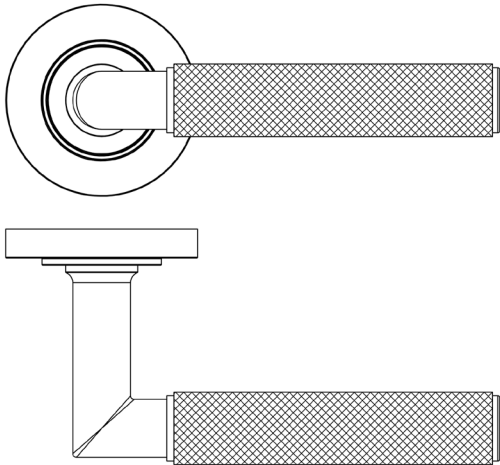

CODE

BUR40KIT157

DESCRIPTION

Lever On Rose

STANDARDS

PRODUCT SPECIFICATION

- 38mm centres
- Sprung
- Plain rose
- Grade 4 corrosion
- Matt lacquered solid brass
- Back to back fixing recommended
- Suitable for doors 35-55mm

TECHNICAL DRAWING

FINISHES

- Polished Nickel