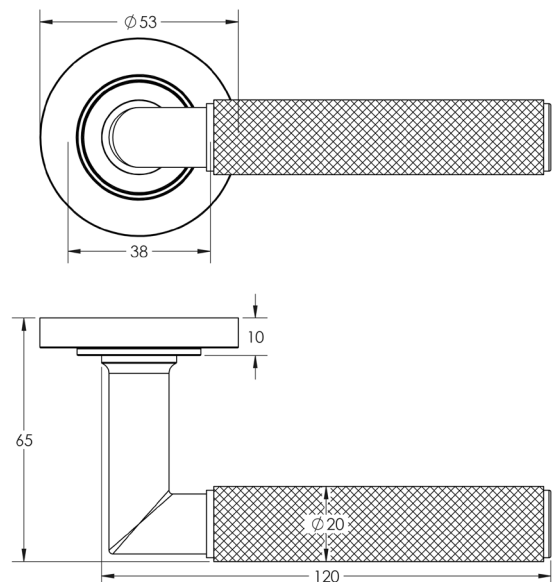

CODE

BUR40KIT157

DESCRIPTION

Lever On Rose

STANDARDS

PRODUCT SPECIFICATION

- 38mm centres
- Sprung
- Plain rose
- Grade 4 corrosion
- Matt lacquered solid brass
- Back to back fixing recommended
- Suitable for doors 35-55mm

TECHNICAL DRAWING

FINISHES

- Polished Nickel