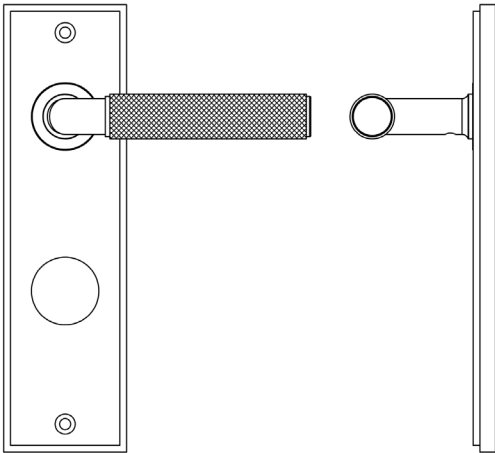

CODE

BUR40KIT13

DESCRIPTION

Lever On Plate

STANDARDS

PRODUCT SPECIFICATION

- 38mm centres
- Sprung
- Din bathroom plate
- Grade 4 corrosion
- Matt lacquered solid brass
- Back to back fixing recommended
- Suitable for doors 35-55mm

TECHNICAL DRAWING

FINISHES

- Antique Brass