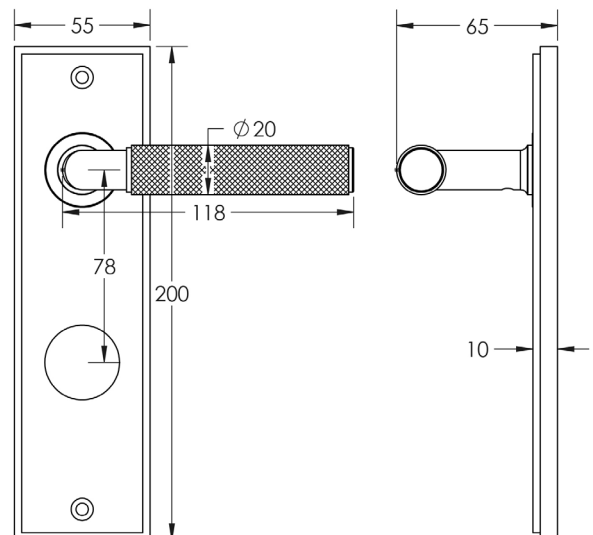

CODE

BUR40KIT13

DESCRIPTION

Lever On Plate

STANDARDS

PRODUCT SPECIFICATION

- 38mm centres
- Sprung
- Din bathroom plate
- Grade 4 corrosion
- Matt lacquered solid brass
- Back to back fixing recommended
- Suitable for doors 35-55mm

TECHNICAL DRAWING

FINISHES

- Antique Brass