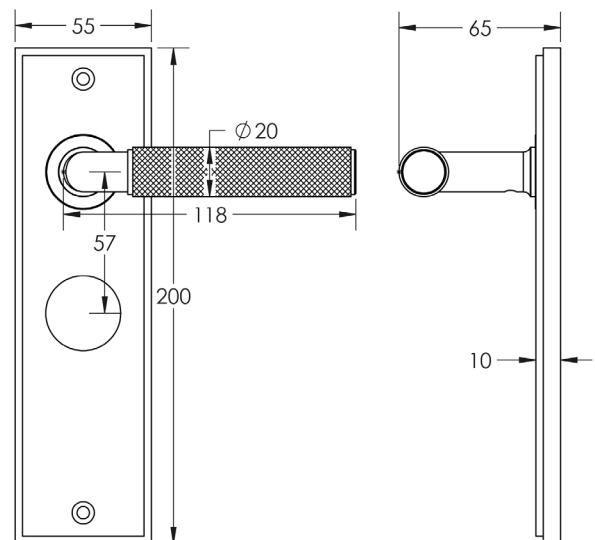

CODE

BUR40KIT10

DESCRIPTION

Lever On Plate

STANDARDS

PRODUCT SPECIFICATION

- 38mm centres
- Sprung
- Bathroom plate
- Grade 4 corrosion
- Matt lacquered solid brass
- Back to back fixing recommended
- Suitable for doors 35-55mm

TECHNICAL DRAWING

FINISHES

- Antique Brass