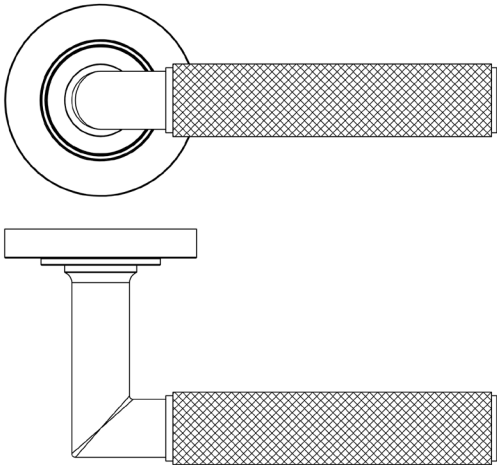

CODE

BUR40KIT1

DESCRIPTION

Lever On Rose

STANDARDS

PRODUCT SPECIFICATION

- 38mm centres
- Sprung
- Plain rose
- Grade 4 corrosion
- Matt lacquered solid brass
- Back to back fixing recommended
- Suitable for doors 35-55mm

TECHNICAL DRAWING

FINISHES

- Antique Brass