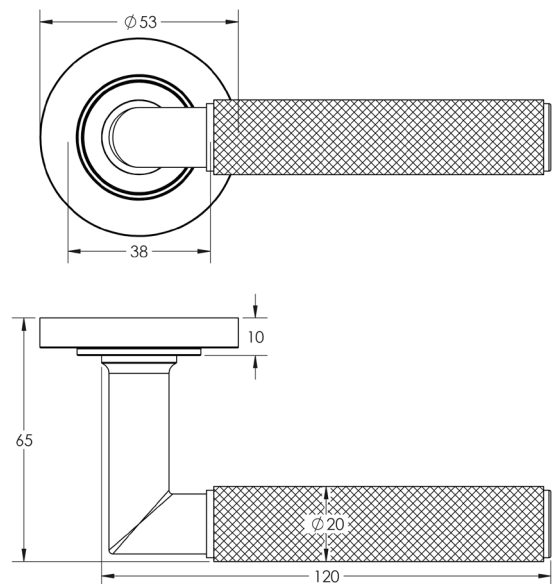

CODE

BUR40KIT1

DESCRIPTION

Lever On Rose

STANDARDS

PRODUCT SPECIFICATION

- 38mm centres
- Sprung
- Plain rose
- Grade 4 corrosion
- Matt lacquered solid brass
- Back to back fixing recommended
- Suitable for doors 35-55mm

TECHNICAL DRAWING

FINISHES

- Antique Brass