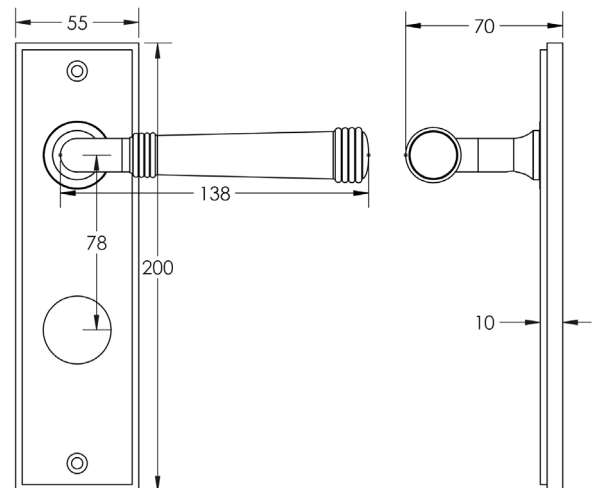

TECHNICAL DRAWING