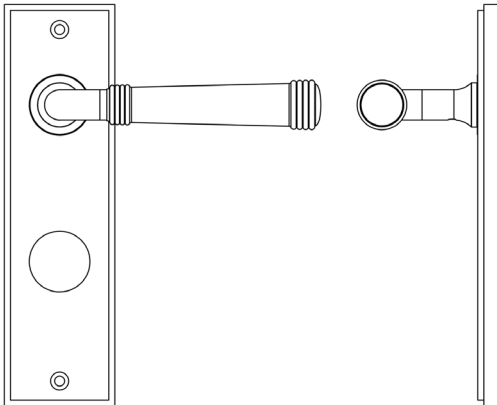

CODE

BUR35KIT91

DESCRIPTION

Lever On Plate

STANDARDS

PRODUCT SPECIFICATION

- 38mm centres
- Sprung
- Din bathroom plate
- Grade 4 corrosion
- Matt lacquered solid brass
- Back to back fixing recommended
- Suitable for doors 35-55mm

TECHNICAL DRAWING

FINISHES

- Dark Bronze