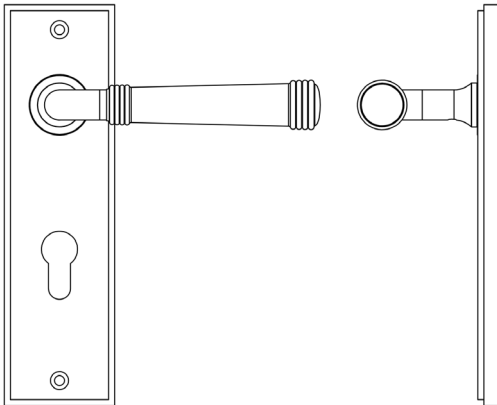

CODE

BUR35KIT90

DESCRIPTION

Lever On Plate

STANDARDS

PRODUCT SPECIFICATION

- 38mm centres
- Sprung
- Din euro lock plate
- Grade 4 corrosion
- Matt lacquered solid brass
- Back to back fixing recommended
- Suitable for doors 35-55mm

TECHNICAL DRAWING

FINISHES

- Dark Bronze