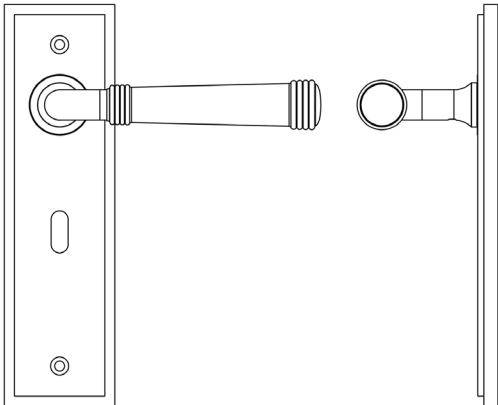

CODE

BUR35KIT9

DESCRIPTION

Lever On Plate

STANDARDS

PRODUCT SPECIFICATION

- 38mm centres
- Sprung
- Lock plate
- Grade 4 corrosion
- Matt lacquered solid brass
- Back to back fixing recommended
- Suitable for doors 35-55mm

TECHNICAL DRAWING

FINISHES

- Antique Brass