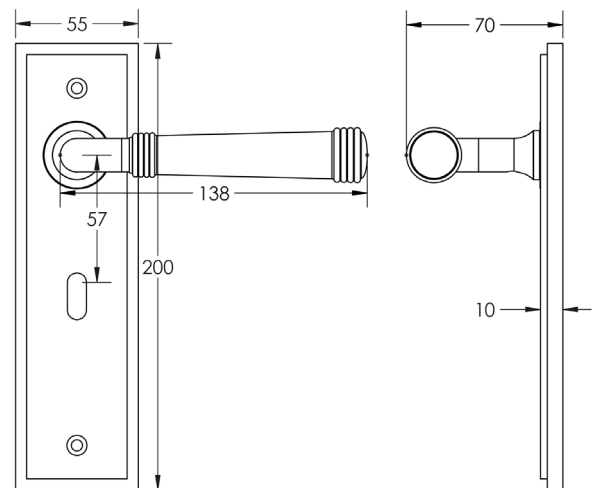

CODE

BUR35KIT9

DESCRIPTION

Lever On Plate

STANDARDS

PRODUCT SPECIFICATION

- 38mm centres
- Sprung
- Lock plate
- Grade 4 corrosion
- Matt lacquered solid brass
- Back to back fixing recommended
- Suitable for doors 35-55mm

TECHNICAL DRAWING

FINISHES

- Antique Brass