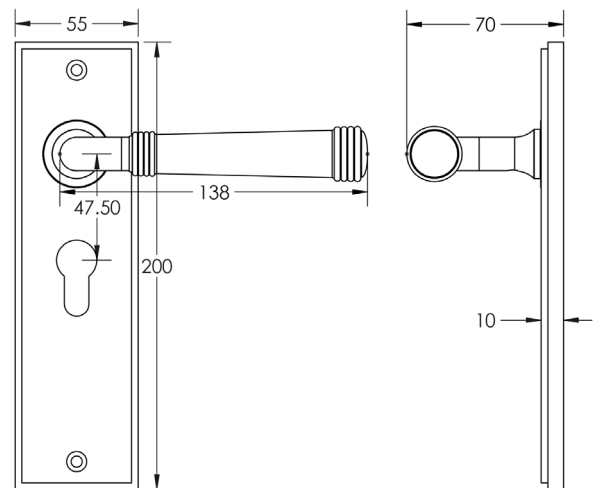

TECHNICAL DRAWING