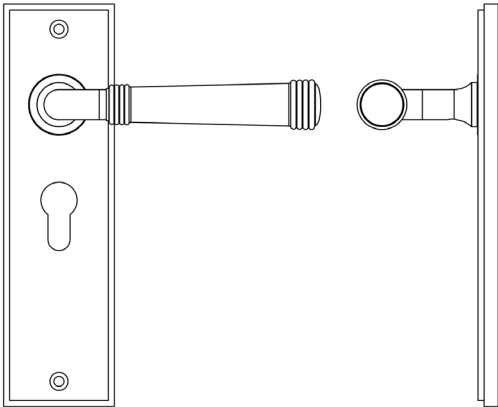

CODE

BUR35KIT89

DESCRIPTION

Lever On Plate

STANDARDS

PRODUCT SPECIFICATION

- 38mm centres
- Sprung
- Euro lock plate
- Grade 4 corrosion
- Matt lacquered solid brass
- Back to back fixing recommended
- Suitable for doors 35-55mm

TECHNICAL DRAWING

FINISHES

- Dark Bronze