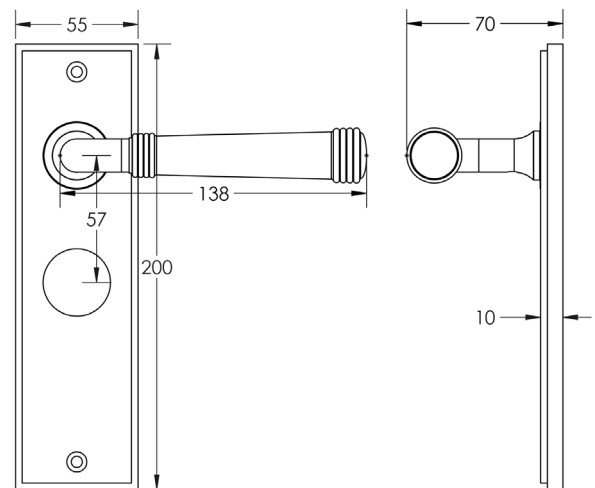

TECHNICAL DRAWING