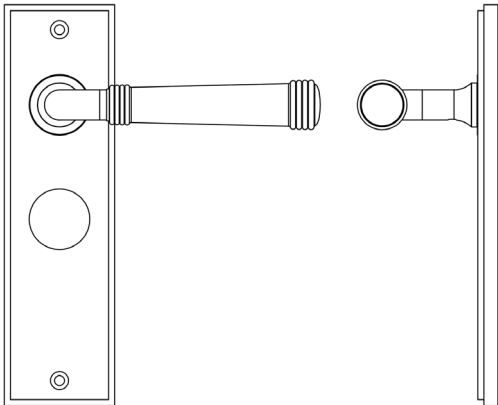

CODE

BUR35KIT88

DESCRIPTION

Lever On Plate

STANDARDS

PRODUCT SPECIFICATION

- 38mm centres
- Sprung
- Bathroom plate
- Grade 4 corrosion
- Matt lacquered solid brass
- Back to back fixing recommended
- Suitable for doors 35-55mm

TECHNICAL DRAWING

FINISHES

- Dark Bronze