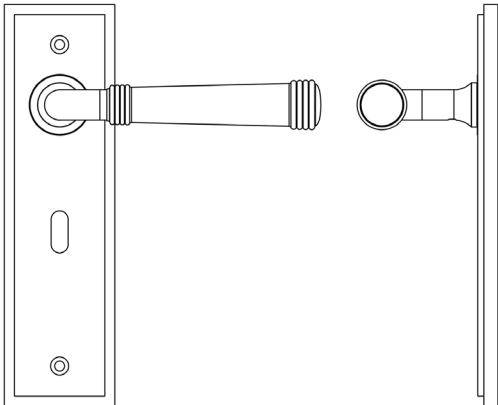

CODE

BUR35KIT87

DESCRIPTION

Lever On Plate

STANDARDS

PRODUCT SPECIFICATION

- 38mm centres
- Sprung
- Lock plate
- Grade 4 corrosion
- Matt lacquered solid brass
- Back to back fixing recommended
- Suitable for doors 35-55mm

TECHNICAL DRAWING

FINISHES

- Dark Bronze