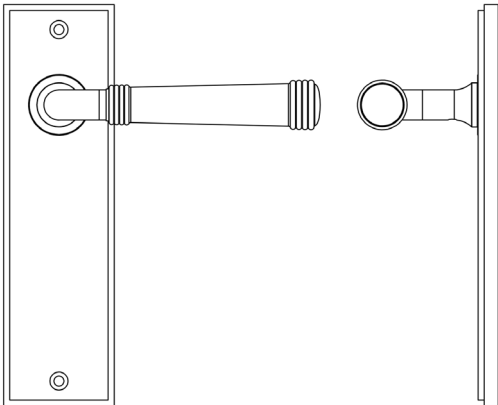

CODE

BUR35KIT86

DESCRIPTION

Lever On Plate

STANDARDS

PRODUCT SPECIFICATION

- 38mm centres
- Sprung
- Latch plate
- Grade 4 corrosion
- Matt lacquered solid brass
- Back to back fixing recommended
- Suitable for doors 35-55mm

TECHNICAL DRAWING

FINISHES

- Dark Bronze