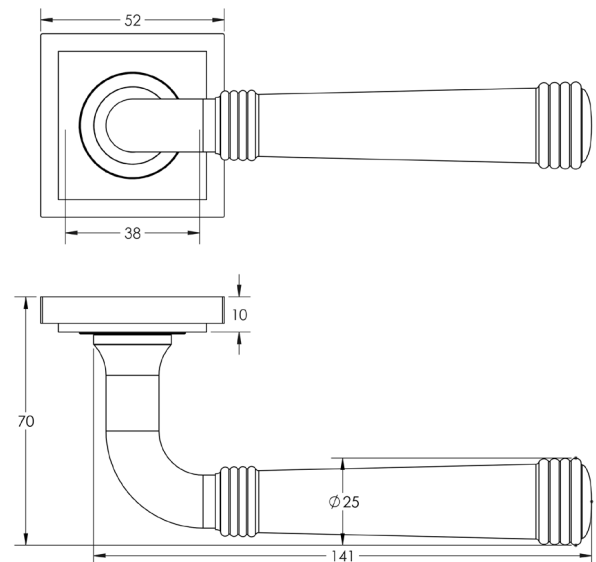

TECHNICAL DRAWING