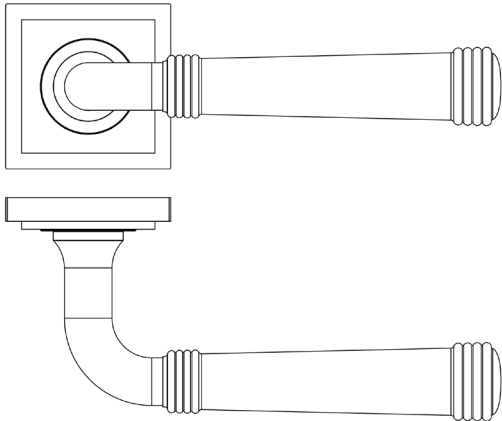

### CODE

**BUR35KIT85**

### DESCRIPTION

**Lever On Rose**

### PRODUCT SPECIFICATION

- 38mm centres
- Sprung
- Square stepped rose
- Grade 4 corrosion
- Matt lacquered solid brass
- Back to back fixing recommended
- Suitable for doors 35-55mm