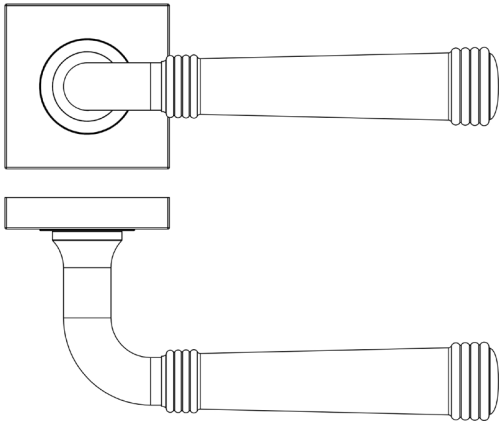

CODE

BUR35KIT84

DESCRIPTION

Lever On Rose

STANDARDS

PRODUCT SPECIFICATION

- 38mm centres
- Sprung
- Square plain rose
- Grade 4 corrosion
- Matt lacquered solid brass
- Back to back fixing recommended
- Suitable for doors 35-55mm

TECHNICAL DRAWING

FINISHES

- Dark Bronze