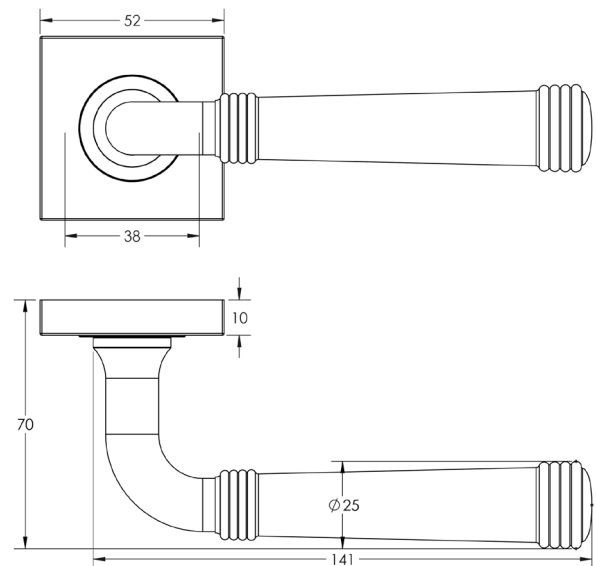

CODE

BUR35KIT84

DESCRIPTION

Lever On Rose

STANDARDS

PRODUCT SPECIFICATION

- 38mm centres
- Sprung
- Square plain rose
- Grade 4 corrosion
- Matt lacquered solid brass
- Back to back fixing recommended
- Suitable for doors 35-55mm

TECHNICAL DRAWING

FINISHES

- Dark Bronze