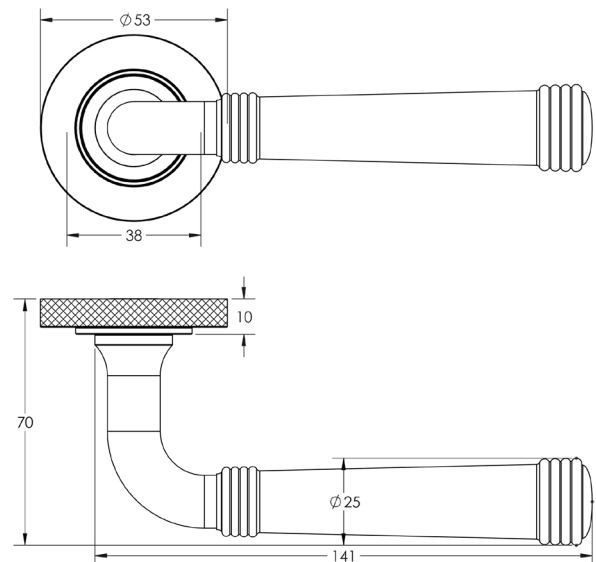

CODE

BUR35KIT83

DESCRIPTION

Lever On Rose

STANDARDS

PRODUCT SPECIFICATION

- 38mm centres
- Sprung
- Knurled rose
- Grade 4 corrosion
- Matt lacquered solid brass
- Back to back fixing recommended
- Suitable for doors 35-55mm

TECHNICAL DRAWING

FINISHES

- Dark Bronze