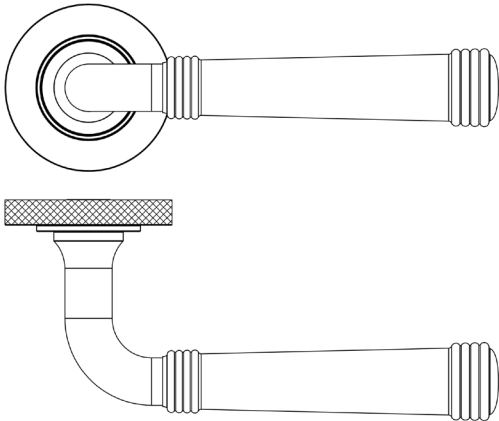

CODE

BUR35KIT83

DESCRIPTION

Lever On Rose

STANDARDS

PRODUCT SPECIFICATION

- 38mm centres
- Sprung
- Knurled rose
- Grade 4 corrosion
- Matt lacquered solid brass
- Back to back fixing recommended
- Suitable for doors 35-55mm

TECHNICAL DRAWING

FINISHES

- Dark Bronze