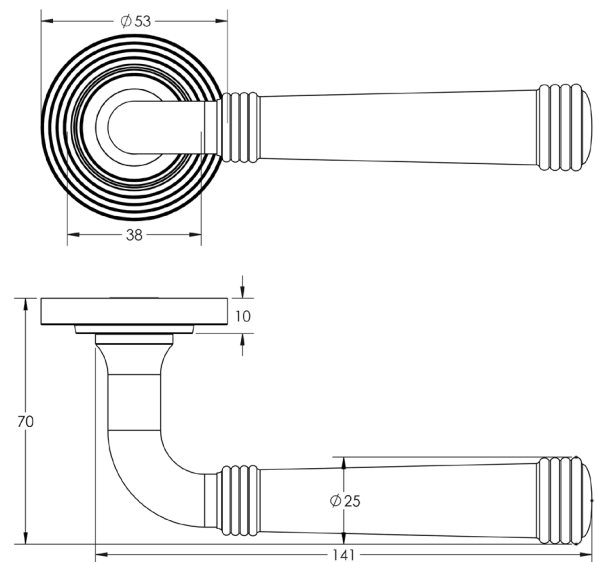

CODE

BUR35KIT82

DESCRIPTION

Lever On Rose

STANDARDS

PRODUCT SPECIFICATION

- 38mm centres
- Sprung
- Reeded rose
- Grade 4 corrosion
- Matt lacquered solid brass
- Back to back fixing recommended
- Suitable for doors 35-55mm

TECHNICAL DRAWING

FINISHES

- Dark Bronze