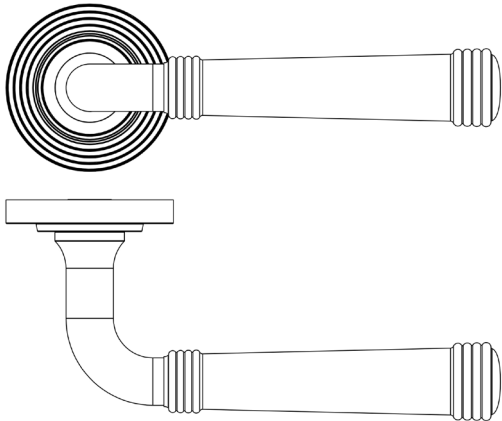

CODE

BUR35KIT82

DESCRIPTION

Lever On Rose

STANDARDS

PRODUCT SPECIFICATION

- 38mm centres
- Sprung
- Reeded rose
- Grade 4 corrosion
- Matt lacquered solid brass
- Back to back fixing recommended
- Suitable for doors 35-55mm

TECHNICAL DRAWING

FINISHES

- Dark Bronze