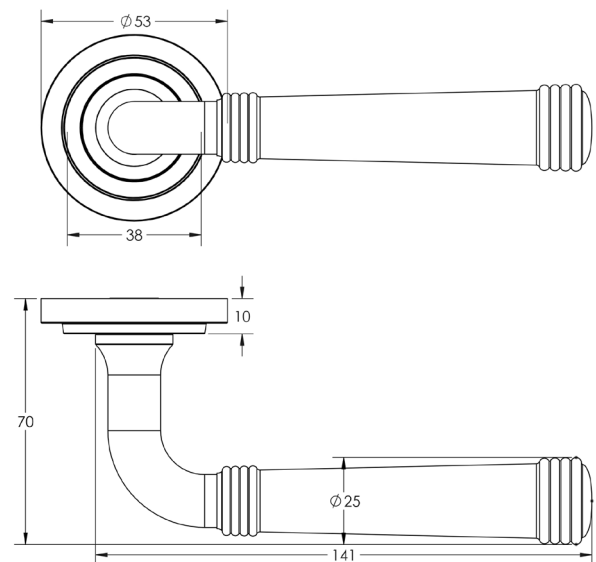

CODE

BUR35KIT81

DESCRIPTION

Lever On Rose

STANDARDS

PRODUCT SPECIFICATION

- 38mm centres
- Sprung
- Stepped rose
- Grade 4 corrosion
- Matt lacquered solid brass
- Back to back fixing recommended
- Suitable for doors 35-55mm

TECHNICAL DRAWING

FINISHES

- Dark Bronze