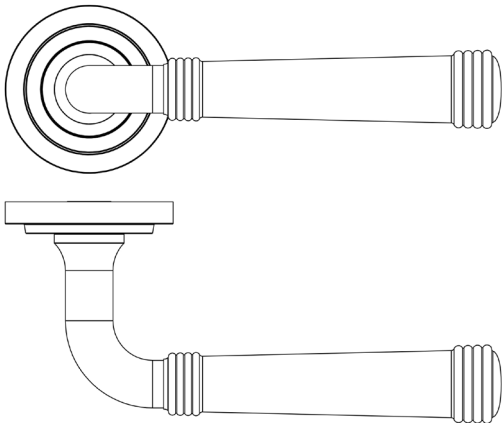

CODE

BUR35KIT81

DESCRIPTION

Lever On Rose

STANDARDS

PRODUCT SPECIFICATION

- 38mm centres
- Sprung
- Stepped rose
- Grade 4 corrosion
- Matt lacquered solid brass
- Back to back fixing recommended
- Suitable for doors 35-55mm

TECHNICAL DRAWING

FINISHES

- Dark Bronze