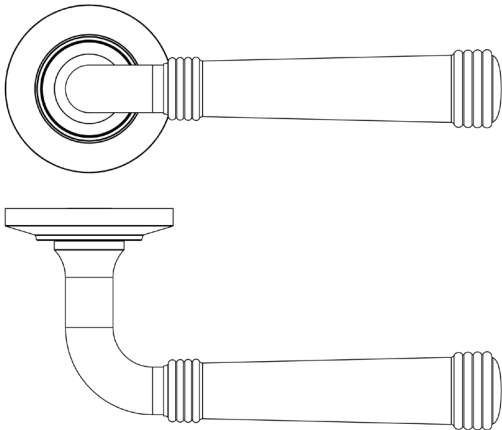

CODE

BUR35KIT80

DESCRIPTION

Lever On Rose

STANDARDS

PRODUCT SPECIFICATION

- 38mm centres
- Sprung
- Chamfered rose
- Grade 4 corrosion
- Matt lacquered solid brass
- Back to back fixing recommended
- Suitable for doors 35-55mm

TECHNICAL DRAWING

FINISHES

- Dark Bronze