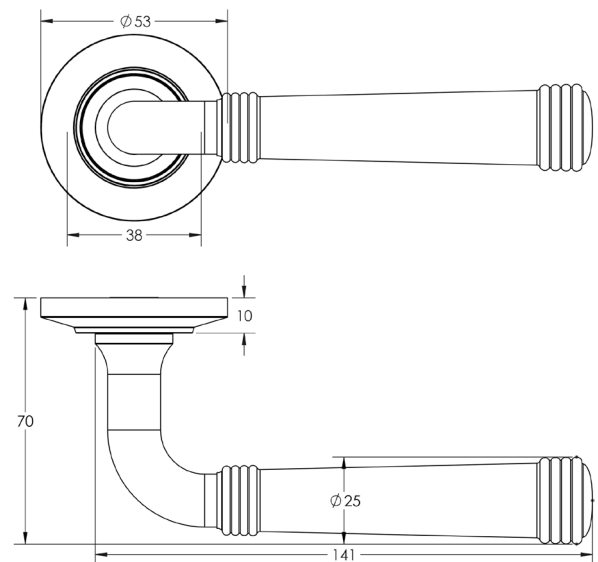

CODE

BUR35KIT80

DESCRIPTION

Lever On Rose

STANDARDS

PRODUCT SPECIFICATION

- 38mm centres
- Sprung
- Chamfered rose
- Grade 4 corrosion
- Matt lacquered solid brass
- Back to back fixing recommended
- Suitable for doors 35-55mm

TECHNICAL DRAWING

FINISHES

- Dark Bronze