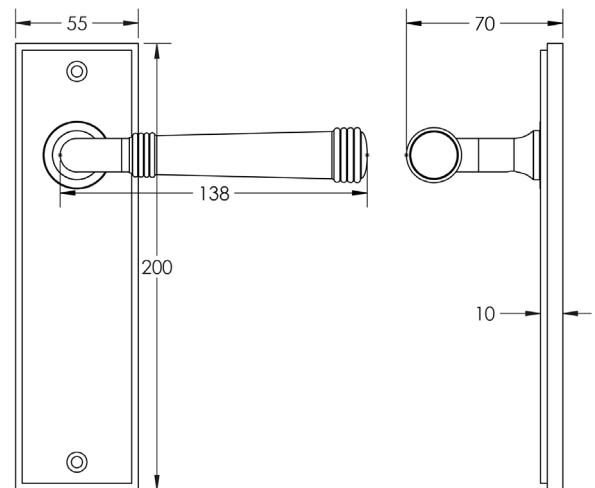

CODE

BUR35KIT8

DESCRIPTION

Lever On Plate

STANDARDS

PRODUCT SPECIFICATION

- 38mm centres
- Sprung
- Latch plate
- Grade 4 corrosion
- Matt lacquered solid brass
- Back to back fixing recommended
- Suitable for doors 35-55mm

TECHNICAL DRAWING

FINISHES

- Antique Brass