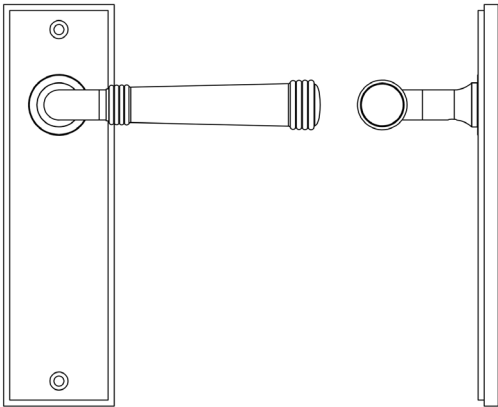

CODE

BUR35KIT8

DESCRIPTION

Lever On Plate

STANDARDS

PRODUCT SPECIFICATION

- 38mm centres
- Sprung
- Latch plate
- Grade 4 corrosion
- Matt lacquered solid brass
- Back to back fixing recommended
- Suitable for doors 35-55mm

TECHNICAL DRAWING

FINISHES

- Antique Brass