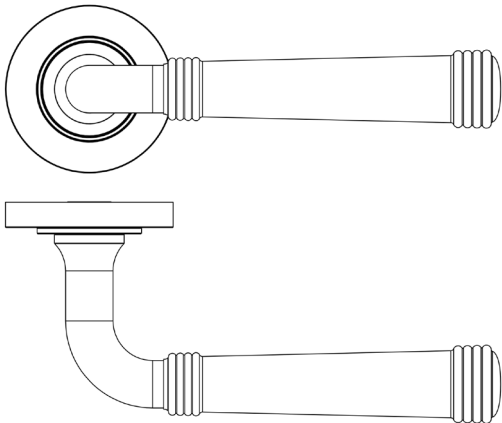

### CODE

**BUR35KIT79**

### DESCRIPTION

**Lever On Rose**

### PRODUCT SPECIFICATION

- 38mm centres
- Sprung
- Plain rose
- Grade 4 corrosion
- Matt lacquered solid brass
- Back to back fixing recommended
- Suitable for doors 35-55mm