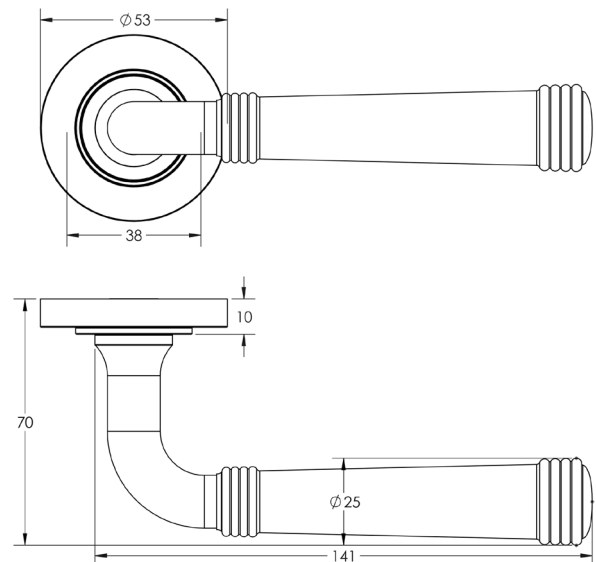

TECHNICAL DRAWING