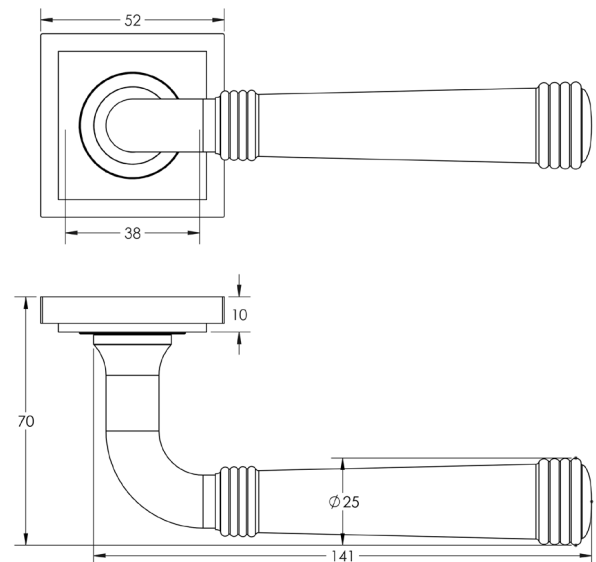

CODE

BUR35KIT7

DESCRIPTION

Lever On Rose

STANDARDS

PRODUCT SPECIFICATION

- 38mm centres
- Sprung
- Square stepped rose
- Grade 4 corrosion
- Matt lacquered solid brass
- Back to back fixing recommended
- Suitable for doors 35-55mm

TECHNICAL DRAWING

FINISHES

- Antique Brass