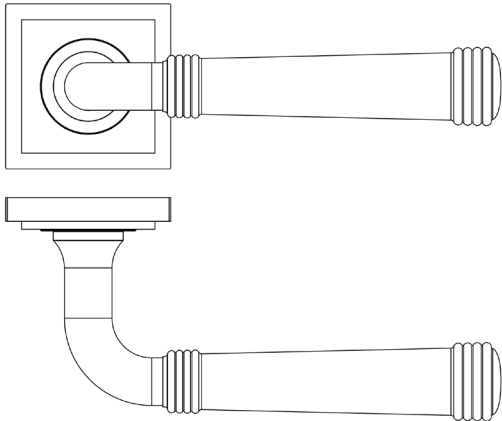

CODE

BUR35KIT7

DESCRIPTION

Lever On Rose

STANDARDS

PRODUCT SPECIFICATION

- 38mm centres
- Sprung
- Square stepped rose
- Grade 4 corrosion
- Matt lacquered solid brass
- Back to back fixing recommended
- Suitable for doors 35-55mm

TECHNICAL DRAWING

FINISHES

- Antique Brass