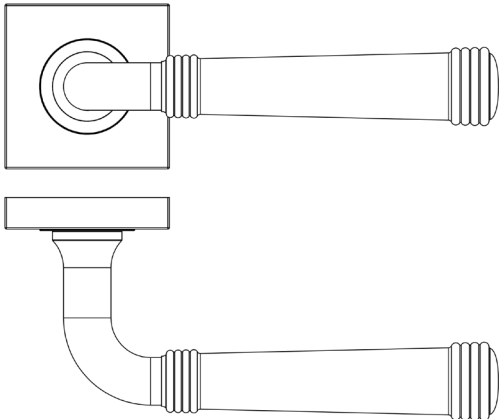

CODE

BUR35KIT6

DESCRIPTION

Lever On Rose

STANDARDS

PRODUCT SPECIFICATION

- 38mm centres
- Sprung
- Square plain rose
- Grade 4 corrosion
- Matt lacquered solid brass
- Back to back fixing recommended
- Suitable for doors 35-55mm

TECHNICAL DRAWING

FINISHES

- Antique Brass