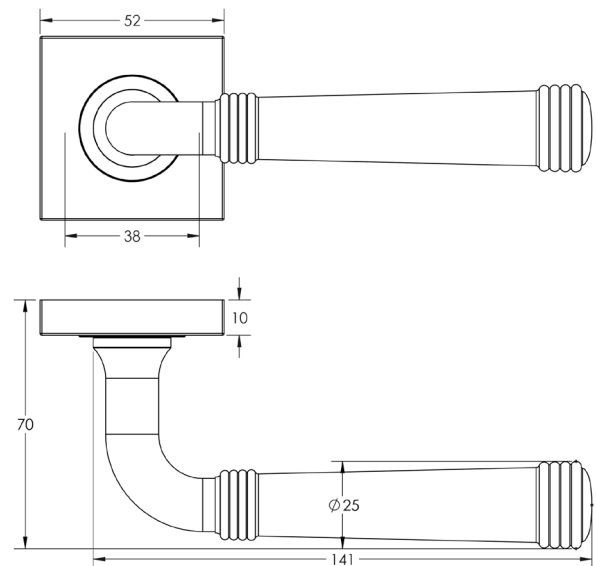

CODE

BUR35KIT6

DESCRIPTION

Lever On Rose

STANDARDS

PRODUCT SPECIFICATION

- 38mm centres
- Sprung
- Square plain rose
- Grade 4 corrosion
- Matt lacquered solid brass
- Back to back fixing recommended
- Suitable for doors 35-55mm

TECHNICAL DRAWING

FINISHES

- Antique Brass