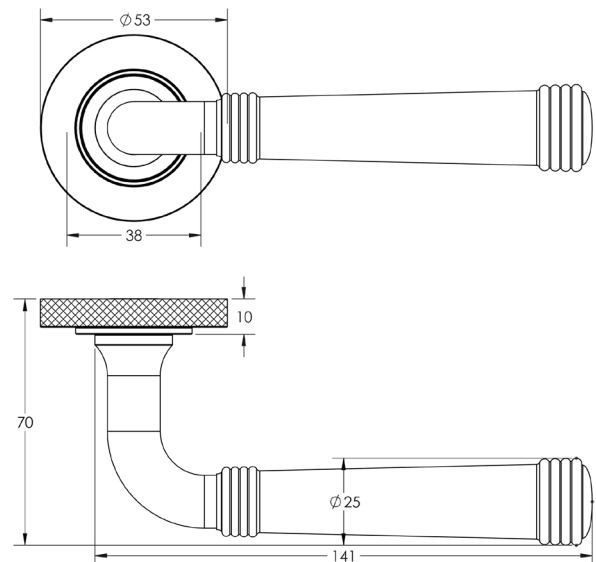

CODE

BUR35KIT5

DESCRIPTION

Lever On Rose

STANDARDS

PRODUCT SPECIFICATION

- 38mm centres
- Sprung
- Knurled rose
- Grade 4 corrosion
- Matt lacquered solid brass
- Back to back fixing recommended
- Suitable for doors 35-55mm

TECHNICAL DRAWING

FINISHES

- Antique Brass