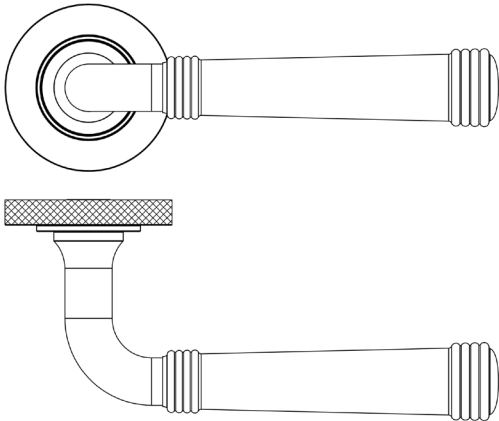

CODE

BUR35KIT5

DESCRIPTION

Lever On Rose

STANDARDS

PRODUCT SPECIFICATION

- 38mm centres
- Sprung
- Knurled rose
- Grade 4 corrosion
- Matt lacquered solid brass
- Back to back fixing recommended
- Suitable for doors 35-55mm

TECHNICAL DRAWING

FINISHES

- Antique Brass