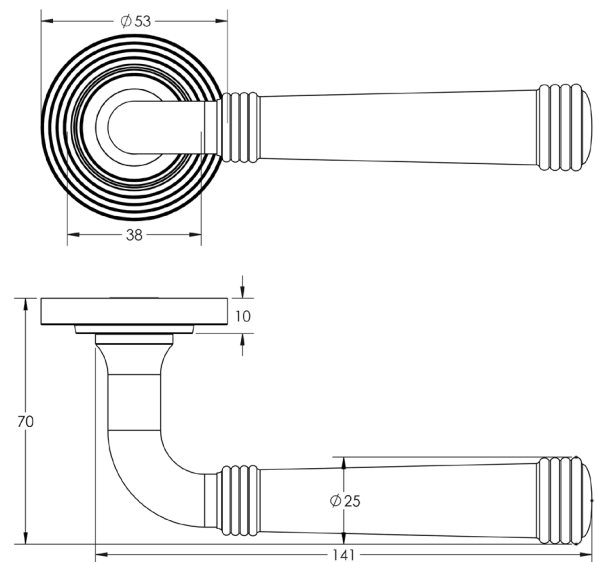

CODE

BUR35KIT4

DESCRIPTION

Lever On Rose

STANDARDS

PRODUCT SPECIFICATION

- 38mm centres
- Sprung
- Reeded rose
- Grade 4 corrosion
- Matt lacquered solid brass
- Back to back fixing recommended
- Suitable for doors 35-55mm

TECHNICAL DRAWING

FINISHES

- Antique Brass