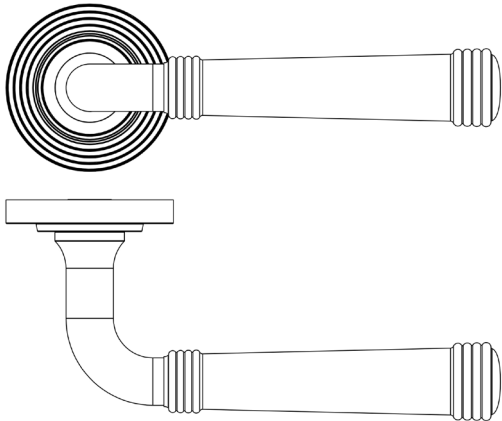

CODE

BUR35KIT4

DESCRIPTION

Lever On Rose

STANDARDS

PRODUCT SPECIFICATION

- 38mm centres
- Sprung
- Reeded rose
- Grade 4 corrosion
- Matt lacquered solid brass
- Back to back fixing recommended
- Suitable for doors 35-55mm

TECHNICAL DRAWING

FINISHES

- Antique Brass