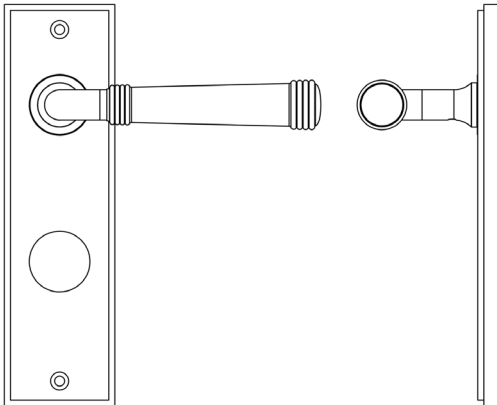

CODE

BUR35KIT325

DESCRIPTION

Lever On Plate

STANDARDS

PRODUCT SPECIFICATION

- 38mm centres
- Sprung
- Din bathroom plate
- Grade 4 corrosion
- Matt lacquered solid brass
- Back to back fixing recommended
- Suitable for doors 35-55mm

TECHNICAL DRAWING

FINISHES

- Satin Nickel