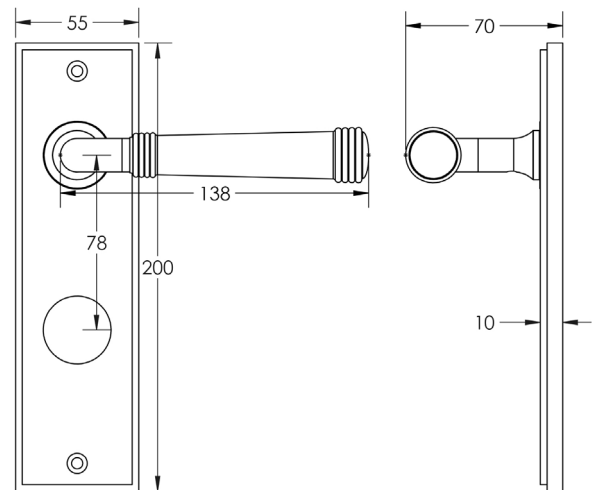

CODE

BUR35KIT325

DESCRIPTION

Lever On Plate

STANDARDS

PRODUCT SPECIFICATION

- 38mm centres
- Sprung
- Din bathroom plate
- Grade 4 corrosion
- Matt lacquered solid brass
- Back to back fixing recommended
- Suitable for doors 35-55mm

TECHNICAL DRAWING

FINISHES

- Satin Nickel