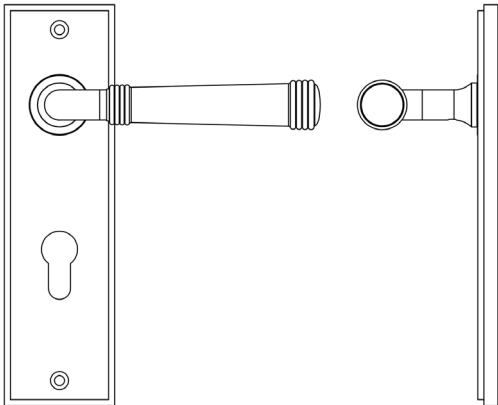

CODE

BUR35KIT324

DESCRIPTION

Lever On Plate

STANDARDS

PRODUCT SPECIFICATION

- 38mm centres
- Sprung
- Din euro lock plate
- Grade 4 corrosion
- Matt lacquered solid brass
- Back to back fixing recommended
- Suitable for doors 35-55mm

TECHNICAL DRAWING

FINISHES

- Satin Nickel