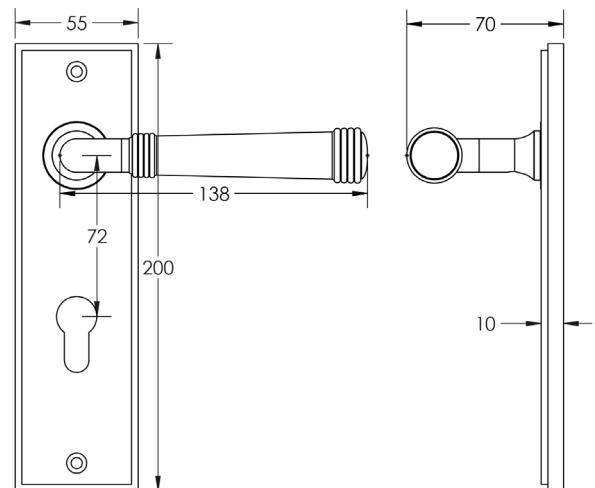

CODE

BUR35KIT324

DESCRIPTION

Lever On Plate

STANDARDS

PRODUCT SPECIFICATION

- 38mm centres
- Sprung
- Din euro lock plate
- Grade 4 corrosion
- Matt lacquered solid brass
- Back to back fixing recommended
- Suitable for doors 35-55mm

TECHNICAL DRAWING

FINISHES

- Satin Nickel