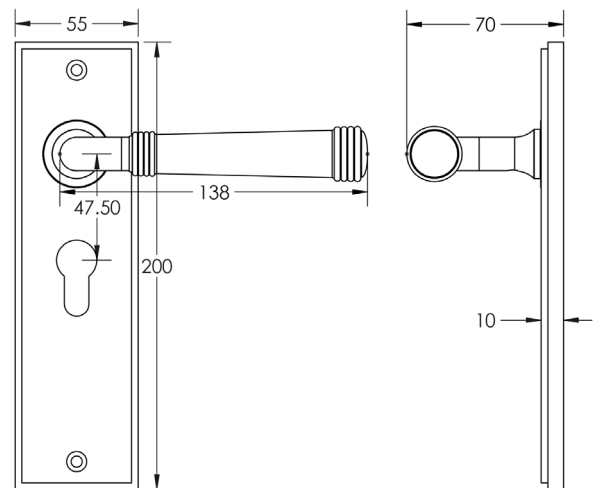

CODE

BUR35KIT323

DESCRIPTION

Lever On Plate

STANDARDS

PRODUCT SPECIFICATION

- 38mm centres
- Sprung
- Euro lock plate
- Grade 4 corrosion
- Matt lacquered solid brass
- Back to back fixing recommended
- Suitable for doors 35-55mm

TECHNICAL DRAWING

FINISHES

- Satin Nickel