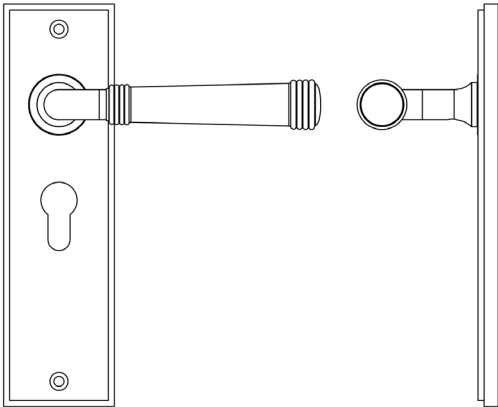

CODE

BUR35KIT323

DESCRIPTION

Lever On Plate

STANDARDS

PRODUCT SPECIFICATION

- 38mm centres
- Sprung
- Euro lock plate
- Grade 4 corrosion
- Matt lacquered solid brass
- Back to back fixing recommended
- Suitable for doors 35-55mm

TECHNICAL DRAWING

FINISHES

- Satin Nickel