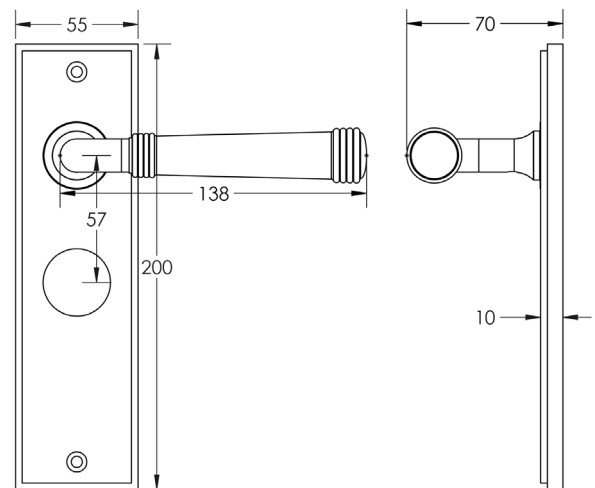

CODE

BUR35KIT322

DESCRIPTION

Lever On Plate

STANDARDS

PRODUCT SPECIFICATION

- 38mm centres
- Sprung
- Bathroom plate
- Grade 4 corrosion
- Matt lacquered solid brass
- Back to back fixing recommended
- Suitable for doors 35-55mm

TECHNICAL DRAWING

FINISHES

- Satin Nickel