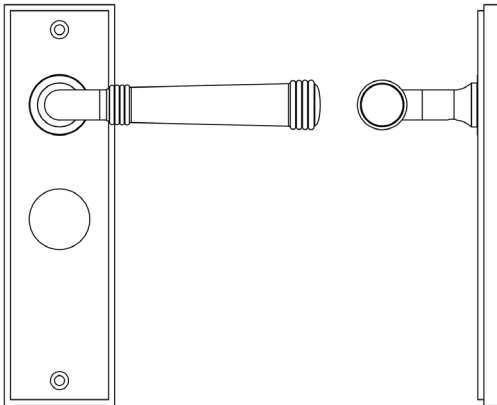

CODE

BUR35KIT322

DESCRIPTION

Lever On Plate

STANDARDS

PRODUCT SPECIFICATION

- 38mm centres
- Sprung
- Bathroom plate
- Grade 4 corrosion
- Matt lacquered solid brass
- Back to back fixing recommended
- Suitable for doors 35-55mm

TECHNICAL DRAWING

FINISHES

- Satin Nickel