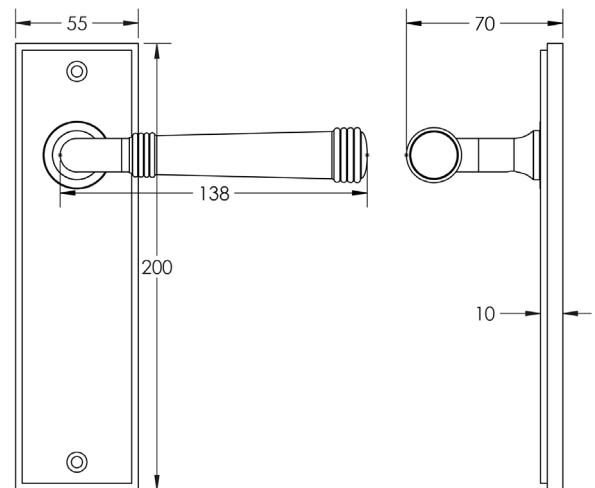

CODE

BUR35KIT320

DESCRIPTION

Lever On Plate

STANDARDS

PRODUCT SPECIFICATION

- 38mm centres
- Sprung
- Latch plate
- Grade 4 corrosion
- Matt lacquered solid brass
- Back to back fixing recommended
- Suitable for doors 35-55mm

TECHNICAL DRAWING

FINISHES

- Satin Nickel