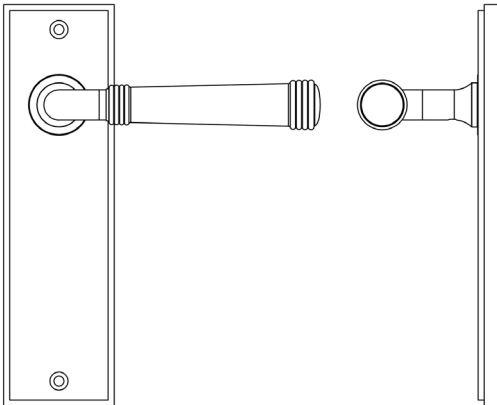

CODE

BUR35KIT320

DESCRIPTION

Lever On Plate

STANDARDS

PRODUCT SPECIFICATION

- 38mm centres
- Sprung
- Latch plate
- Grade 4 corrosion
- Matt lacquered solid brass
- Back to back fixing recommended
- Suitable for doors 35-55mm

TECHNICAL DRAWING

FINISHES

- Satin Nickel