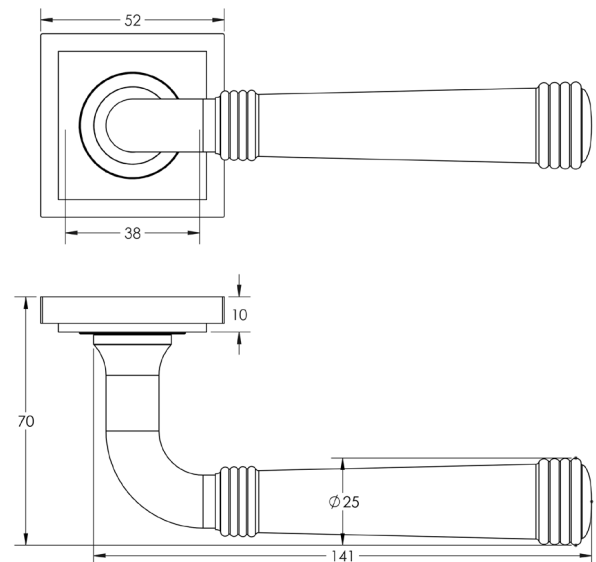

CODE

BUR35KIT319

DESCRIPTION

Lever On Rose

STANDARDS

PRODUCT SPECIFICATION

- 38mm centres
- Sprung
- Square stepped rose
- Grade 4 corrosion
- Matt lacquered solid brass
- Back to back fixing recommended
- Suitable for doors 35-55mm

TECHNICAL DRAWING

FINISHES

- Satin Nickel