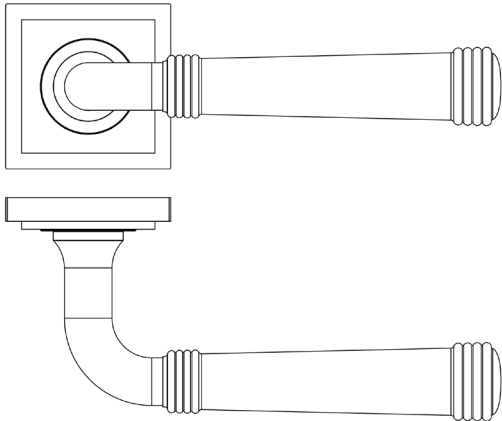

CODE

BUR35KIT319

DESCRIPTION

Lever On Rose

STANDARDS

PRODUCT SPECIFICATION

- 38mm centres
- Sprung
- Square stepped rose
- Grade 4 corrosion
- Matt lacquered solid brass
- Back to back fixing recommended
- Suitable for doors 35-55mm

TECHNICAL DRAWING

FINISHES

- Satin Nickel