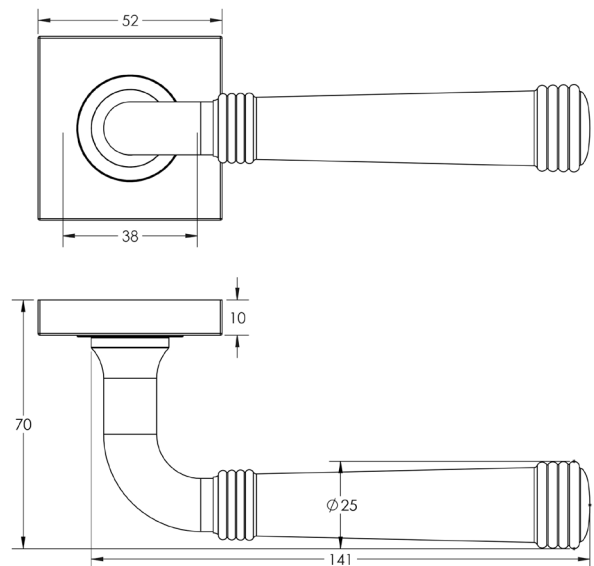

TECHNICAL DRAWING