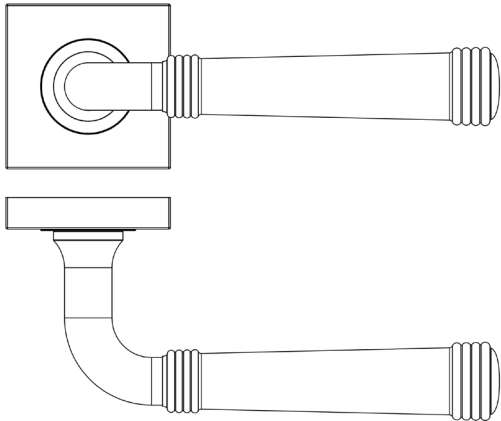

### CODE

**BUR35KIT318**

### DESCRIPTION

**Lever On Rose**

### PRODUCT SPECIFICATION

- 38mm centres
- Sprung
- Square plain rose
- Grade 4 corrosion
- Matt lacquered solid brass
- Back to back fixing recommended
- Suitable for doors 35-55mm