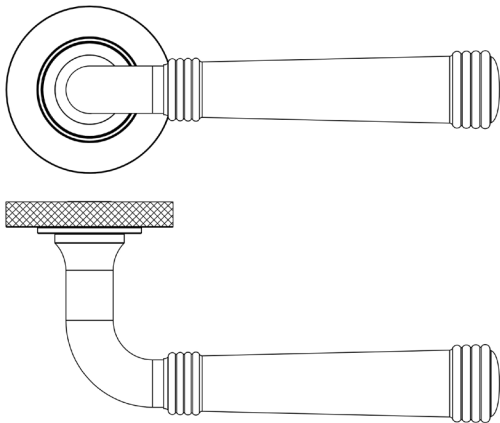

### CODE

**BUR35KIT317**

### DESCRIPTION

**Lever On Rose**

### PRODUCT SPECIFICATION

- 38mm centres
- Sprung
- Knurled rose
- Grade 4 corrosion
- Matt lacquered solid brass
- Back to back fixing recommended
- Suitable for doors 35-55mm