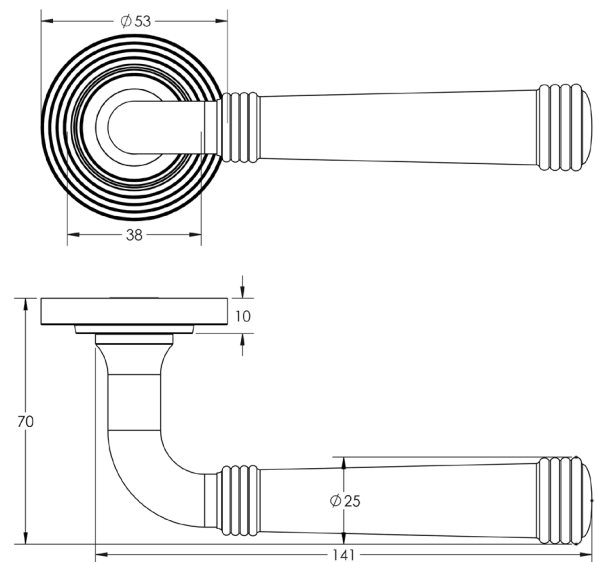

TECHNICAL DRAWING