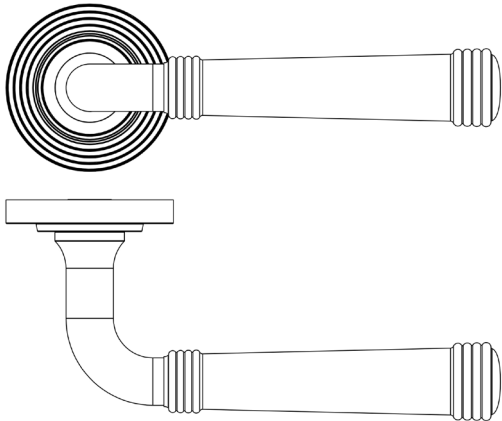

### CODE

**BUR35KIT316**

### DESCRIPTION

**Lever On Rose**

### PRODUCT SPECIFICATION

- 38mm centres
- Sprung
- Reeded rose
- Grade 4 corrosion
- Matt lacquered solid brass
- Back to back fixing recommended
- Suitable for doors 35-55mm