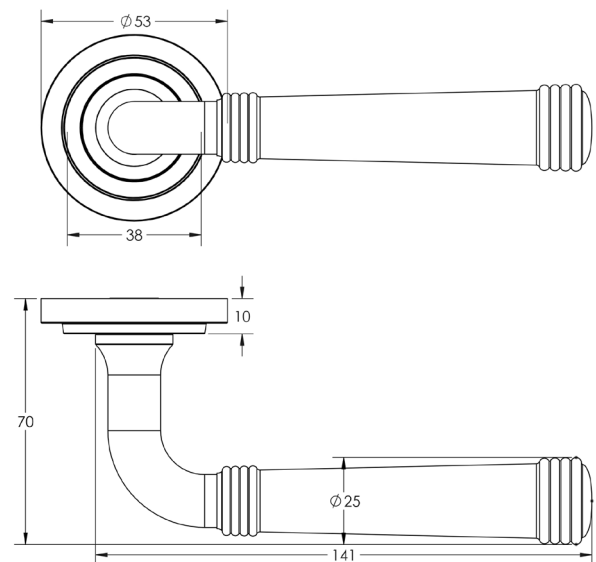

CODE

BUR35KIT315

DESCRIPTION

Lever On Rose

STANDARDS

PRODUCT SPECIFICATION

- 38mm centres
- Sprung
- Stepped rose
- Grade 4 corrosion
- Matt lacquered solid brass
- Back to back fixing recommended
- Suitable for doors 35-55mm

TECHNICAL DRAWING

FINISHES

- Satin Nickel