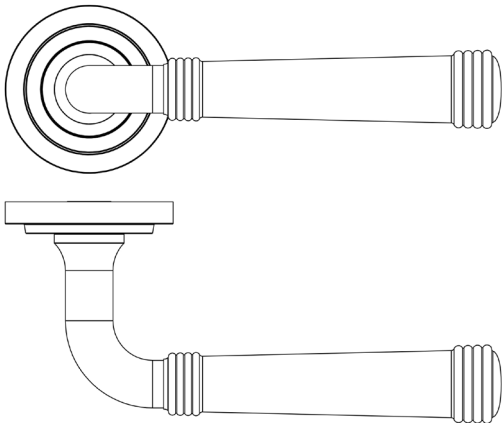

CODE

BUR35KIT315

DESCRIPTION

Lever On Rose

STANDARDS

PRODUCT SPECIFICATION

- 38mm centres
- Sprung
- Stepped rose
- Grade 4 corrosion
- Matt lacquered solid brass
- Back to back fixing recommended
- Suitable for doors 35-55mm

TECHNICAL DRAWING

FINISHES

- Satin Nickel