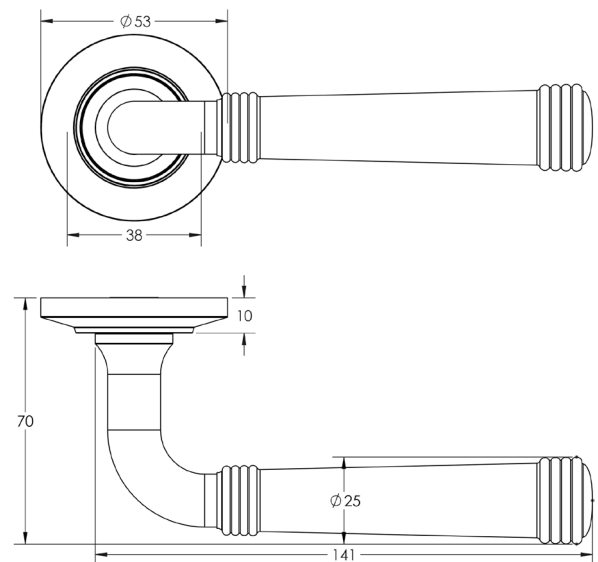

CODE

BUR35KIT314

DESCRIPTION

Lever On Rose

STANDARDS

PRODUCT SPECIFICATION

- 38mm centres
- Sprung
- Chamfered rose
- Grade 4 corrosion
- Matt lacquered solid brass
- Back to back fixing recommended
- Suitable for doors 35-55mm

TECHNICAL DRAWING

FINISHES

- Satin Nickel