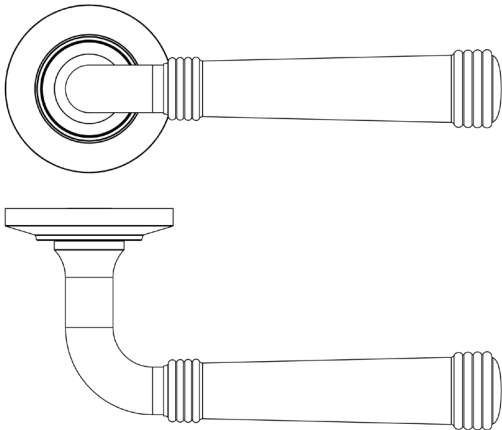

CODE

BUR35KIT314

DESCRIPTION

Lever On Rose

STANDARDS

PRODUCT SPECIFICATION

- 38mm centres
- Sprung
- Chamfered rose
- Grade 4 corrosion
- Matt lacquered solid brass
- Back to back fixing recommended
- Suitable for doors 35-55mm

TECHNICAL DRAWING

FINISHES

- Satin Nickel