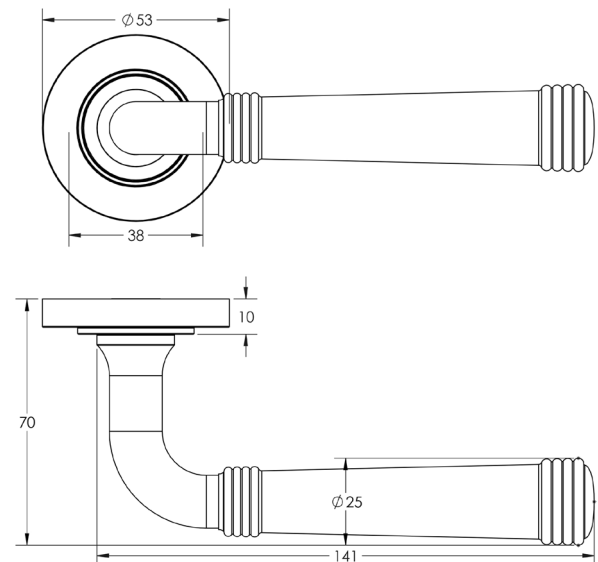

TECHNICAL DRAWING