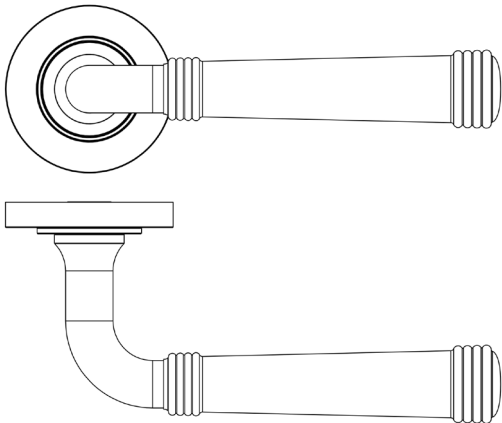

### CODE

**BUR35KIT313**

### DESCRIPTION

**Lever On Rose**

### PRODUCT SPECIFICATION

- 38mm centres
- Sprung
- Plain rose
- Grade 4 corrosion
- Matt lacquered solid brass
- Back to back fixing recommended
- Suitable for doors 35-55mm