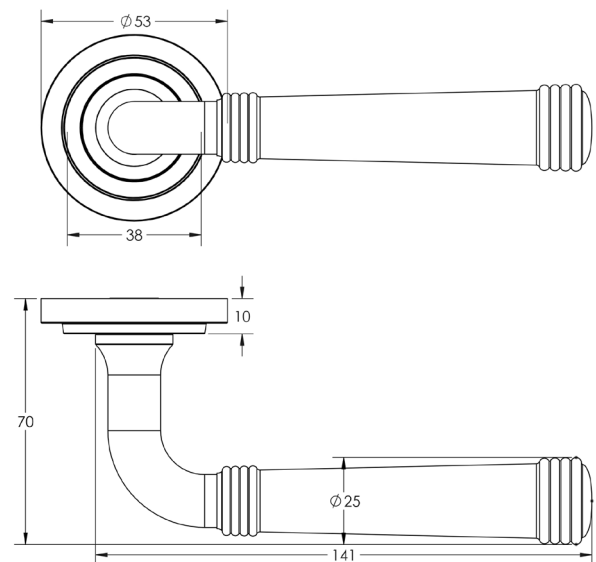

CODE

BUR35KIT3

DESCRIPTION

Lever On Rose

STANDARDS

PRODUCT SPECIFICATION

- 38mm centres
- Sprung
- Stepped rose
- Grade 4 corrosion
- Matt lacquered solid brass
- Back to back fixing recommended
- Suitable for doors 35-55mm

TECHNICAL DRAWING

FINISHES

- Antique Brass