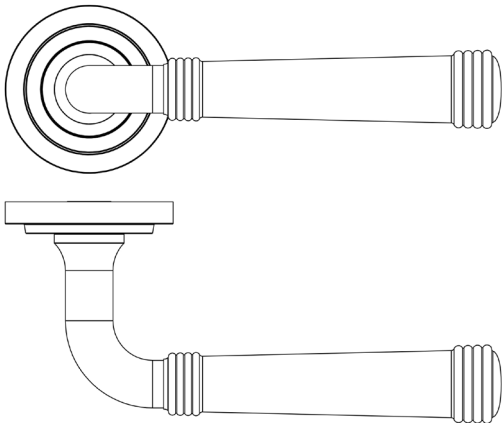

CODE

BUR35KIT3

DESCRIPTION

Lever On Rose

STANDARDS

PRODUCT SPECIFICATION

- 38mm centres
- Sprung
- Stepped rose
- Grade 4 corrosion
- Matt lacquered solid brass
- Back to back fixing recommended
- Suitable for doors 35-55mm

TECHNICAL DRAWING

FINISHES

- Antique Brass